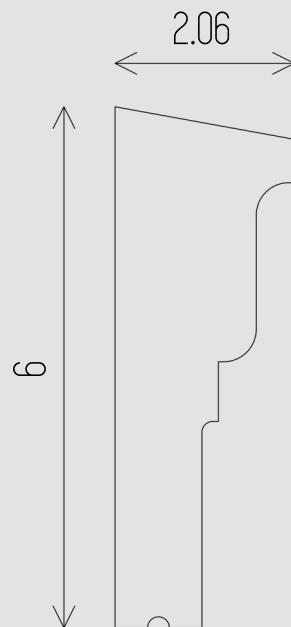

LACUNO ART™
LACUNO ART™

EXTERIOR SERIES: BEWS-13

DIMENSIONS All dimensions are in inches

Contact:
Phone: 905.553.6050
Email: info@lacunoart.com

2501 Rutherford Rd, 17B, Concord ON, L4K 2N6
www.lacunoart.com