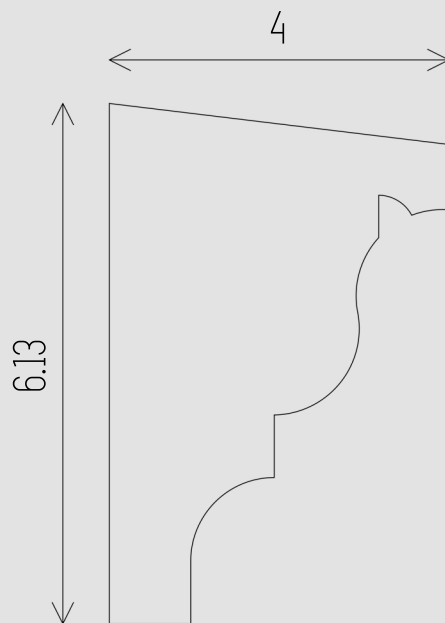

### DIMENSIONS All dimensions are in inches

Contact:  
Phone: 905.553.6050  
Email: [info@lacunoart.com](mailto:info@lacunoart.com)

2501 Rutherford Rd, 17B, Concord ON, L4K 2N6  
[www.lacunoart.com](http://www.lacunoart.com)