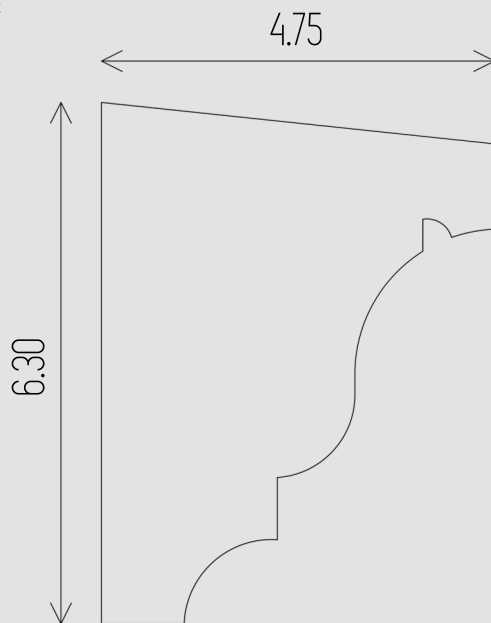

LACUNO ART™
LACUNO ART™

EXTERIOR SERIES: BEWS-5

DIMENSIONS All dimensions are in inches

Contact:
Phone: 905.553.6050
Email: info@lacunoart.com

2501 Rutherford Rd, 17B, Concord ON, L4K 2N6
www.lacunoart.com