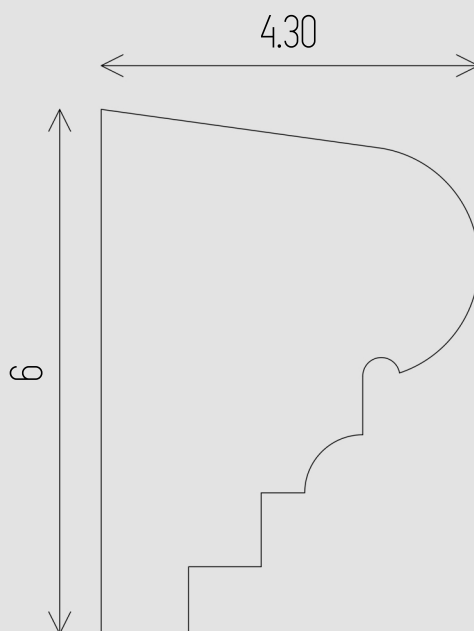

EXTERIOR SERIES: BEWS-6

DIMENSIONS All dimensions are in inches

Contact:
Phone: 905.553.6050
Email: info@lacunoart.com

2501 Rutherford Rd, 17B, Concord ON, L4K 2N6
www.lacunoart.com