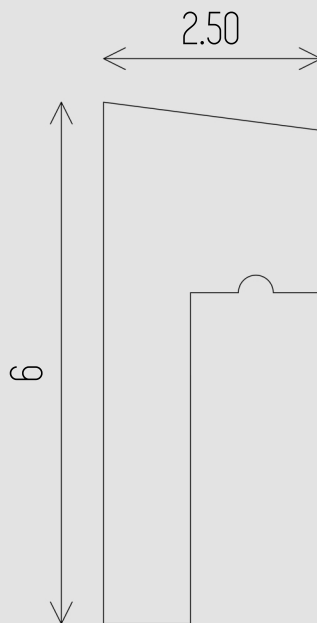

EXTERIOR SERIES: BEWS-8

DIMENSIONS All dimensions are in inches

Contact:
Phone: 905.553.6050
Email: info@lacunoart.com

2501 Rutherford Rd, 17B, Concord ON, L4K 2N6
www.lacunoart.com