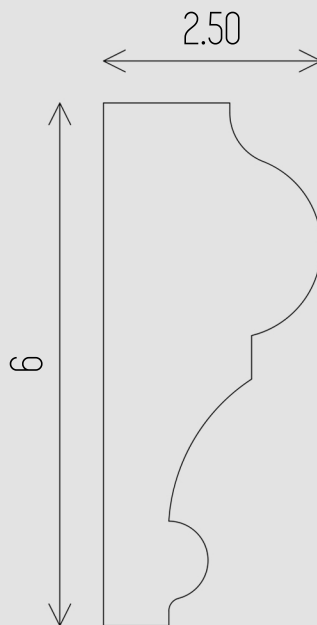

## EXTERIOR SERIES: BEWT-01

### DIMENSIONS All dimensions are in inches

Contact:  
Phone: 905.553.6050  
Email: [info@lacunoart.com](mailto:info@lacunoart.com)

2501 Rutherford Rd, 17B, Concord ON, L4K 2N6  
[www.lacunoart.com](http://www.lacunoart.com)