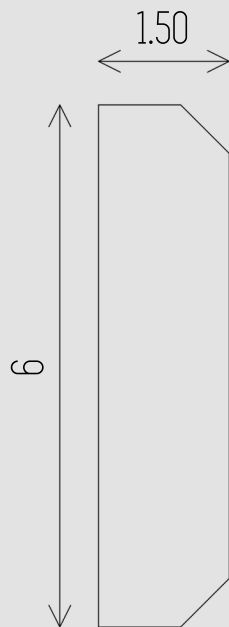

## EXTERIOR SERIES: BEWT-02

### DIMENSIONS All dimensions are in inches

Contact:  
Phone: 905.553.6050  
Email: [info@lacunoart.com](mailto:info@lacunoart.com)

2501 Rutherford Rd, 17B, Concord ON, L4K 2N6  
[www.lacunoart.com](http://www.lacunoart.com)