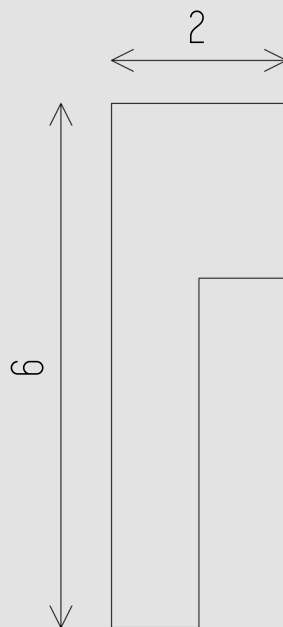

## EXTERIOR SERIES: BEWT-03

---

---

### DIMENSIONS

All dimensions are in inches

---

Contact:  
Phone: 905.553.6050  
Email: [info@lacunoart.com](mailto:info@lacunoart.com)

2501 Rutherford Rd, 17B, Concord ON, L4K 2N6  
[www.lacunoart.com](http://www.lacunoart.com)