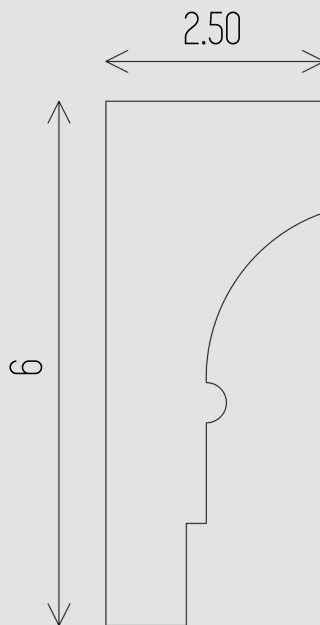

LACUNO ART™
LACUNO ABL™

EXTERIOR SERIES: BEWT-04

DIMENSIONS

All dimensions are in inches

Contact:
Phone: 905.553.6050
Email: info@lacunoart.com

2501 Rutherford Rd, 17B, Concord ON, L4K 2N6
www.lacunoart.com