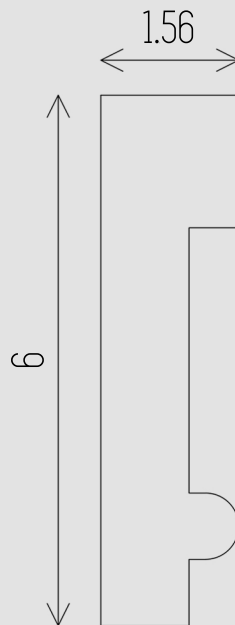

LACUNO ART™
LACUNO ART™

EXTERIOR SERIES: BEWT-05

DIMENSIONS All dimensions are in inches

Contact:
Phone: 905.553.6050
Email: info@lacunoart.com

2501 Rutherford Rd, 17B, Concord ON, L4K 2N6
www.lacunoart.com