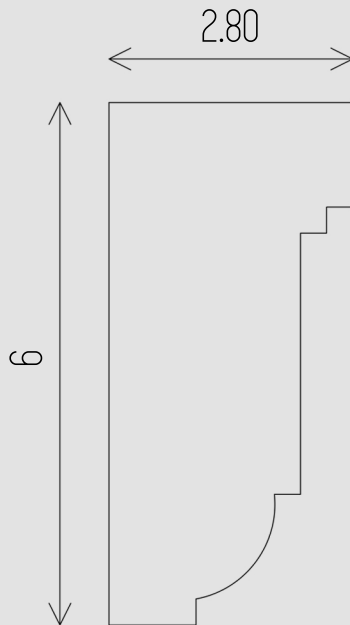

LACUNO ART™
LACUNO ART™

EXTERIOR SERIES: BEWT-07

DIMENSIONS All dimensions are in inches

Contact:
Phone: 905.553.6050
Email: info@lacunoart.com

2501 Rutherford Rd, 17B, Concord ON, L4K 2N6
www.lacunoart.com