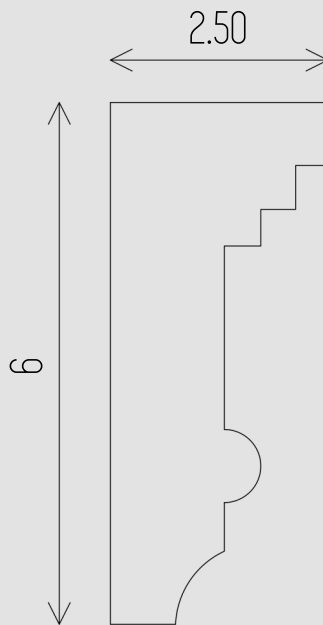

LACUNO ART™
LACUNO ART INC.

EXTERIOR SERIES: BEWT-09

DIMENSIONS All dimensions are in inches

Contact:
Phone: 905.553.6050
Email: info@lacunoart.com

2501 Rutherford Rd, 17B, Concord ON, L4K 2N6
www.lacunoart.com