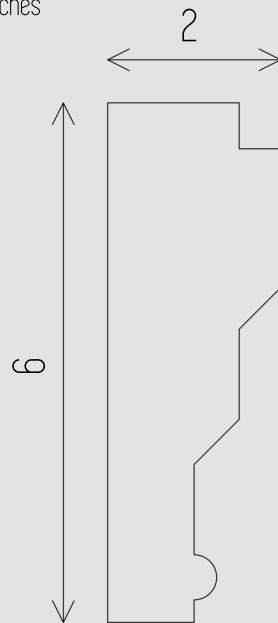

## EXTERIOR SERIES: BEWT-10

### DIMENSIONS All dimensions are in inches

Contact:  
Phone: 905.553.6050  
Email: [info@lacunoart.com](mailto:info@lacunoart.com)

2501 Rutherford Rd, 17B, Concord ON, L4K 2N6  
[www.lacunoart.com](http://www.lacunoart.com)