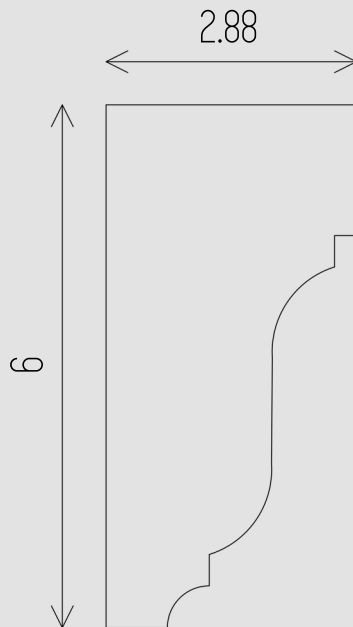

LACUNO ART™
LACUNO ART™

EXTERIOR SERIES: BEWT-12

DIMENSIONS All dimensions are in inches

Contact:
Phone: 905.553.6050
Email: info@lacunoart.com

2501 Rutherford Rd, 17B, Concord ON, L4K 2N6
www.lacunoart.com