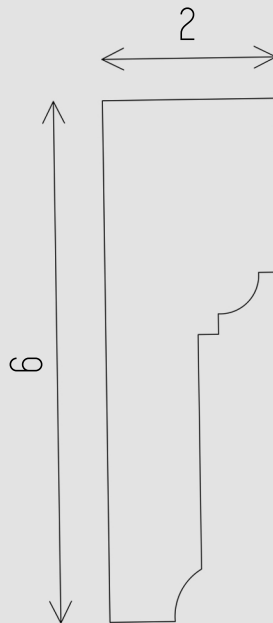

## EXTERIOR SERIES: BEWT-13

---

---

### DIMENSIONS

All dimensions are in inches

---

Contact:  
Phone: 905.553.6050  
Email: [info@lacunoart.com](mailto:info@lacunoart.com)

2501 Rutherford Rd, 17B, Concord ON, L4K 2N6  
[www.lacunoart.com](http://www.lacunoart.com)