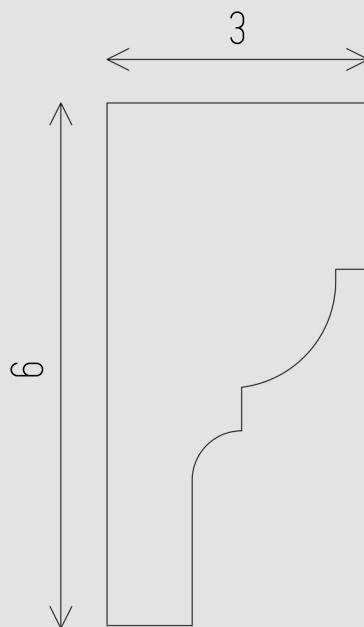

## EXTERIOR SERIES: BEWT-14

---

---

### DIMENSIONS

All dimensions are in inches

---

Contact:  
Phone: 905.553.6050  
Email: [info@lacunoart.com](mailto:info@lacunoart.com)

2501 Rutherford Rd, 17B, Concord ON, L4K 2N6  
[www.lacunoart.com](http://www.lacunoart.com)