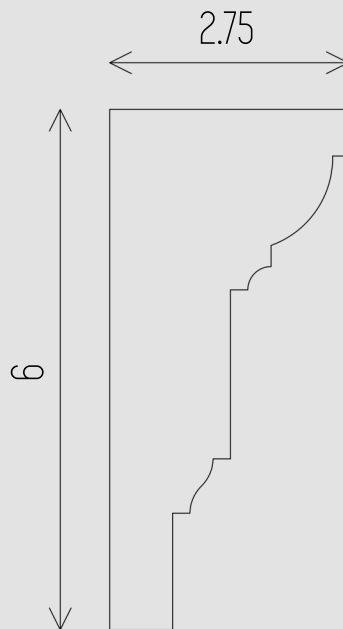

LACUNO ART™
LACUNO ART™

EXTERIOR SERIES: BEWT-16

DIMENSIONS All dimensions are in inches

Contact:
Phone: 905.553.6050
Email: info@lacunoart.com

2501 Rutherford Rd, 17B, Concord ON, L4K 2N6
www.lacunoart.com