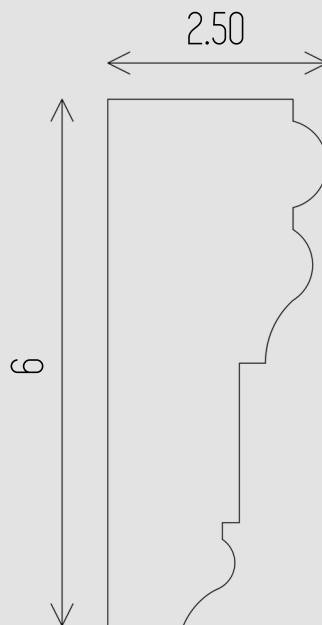

EXTERIOR SERIES: BEWT-17

DIMENSIONS All dimensions are in inches

Contact:
Phone: 905.553.6050
Email: info@lacunoart.com

2501 Rutherford Rd, 17B, Concord ON, L4K 2N6
www.lacunoart.com