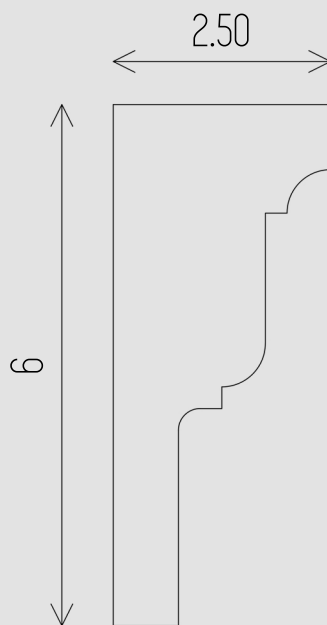

LACUNO ART™
LACUNO ART™

EXTERIOR SERIES: BEWT-18

DIMENSIONS All dimensions are in inches

Contact:
Phone: 905.553.6050
Email: info@lacunoart.com

2501 Rutherford Rd, 17B, Concord ON, L4K 2N6
www.lacunoart.com