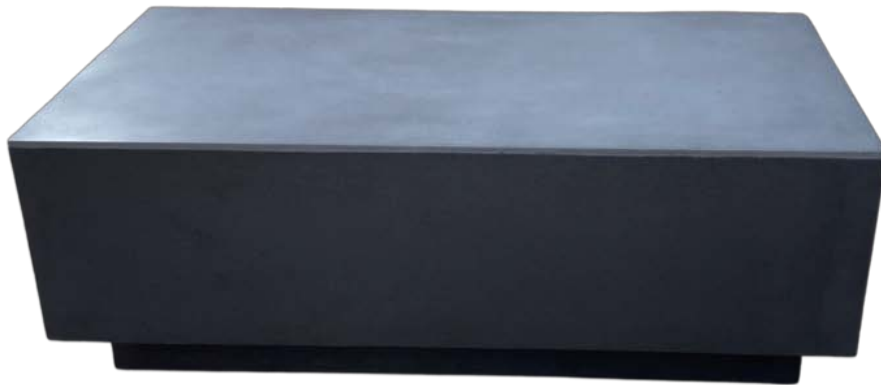

HAVANA COFFEE TABLE: HAVANA 20

DIMENSIONS All dimensions are in inches