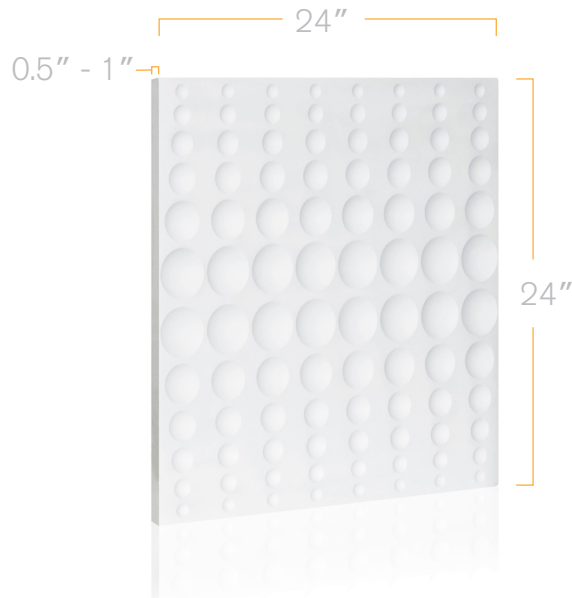

LACUNO ART™
LACUNO ART™

Panel Art for Living Spaces.

LA- 01

Size: 24" x 24"

www.lacunoart.com

2501 Rutherford Rd, Unit 17B Concord ON L4K 2N6

T: 905.553.6050 ▪ E: info@lacunoart.com