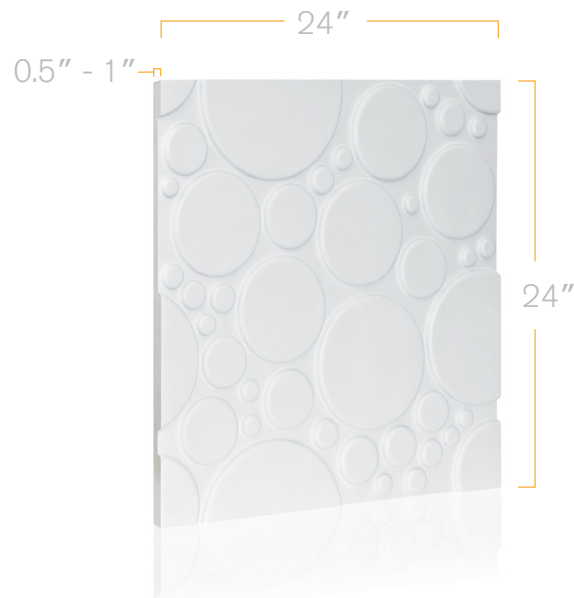

LACUNO ART™
LACUNO ART™

Panel Art for Living Spaces.

LA - 02

Size: 24" x 24"

www.lacunoart.com

2501 Rutherford Rd, Unit 17B Concord ON L4K 2N6

T: 905.553.6050 • E: info@lacunoart.com