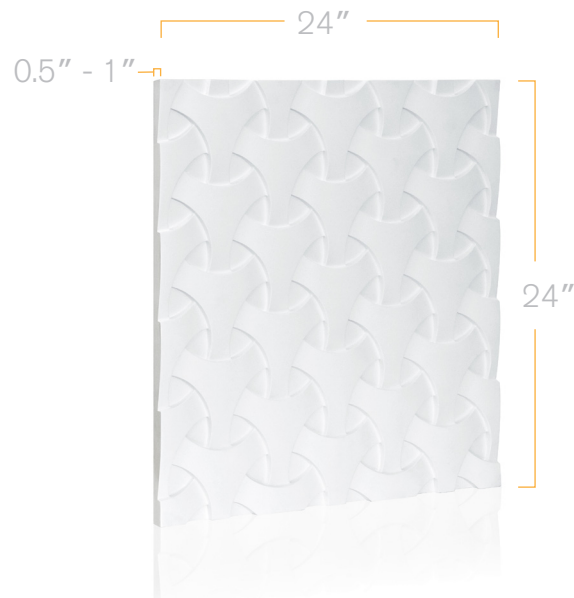

LACUNO ART™
LACUNO ART™

Panel Art for Living Spaces.

LA - 06

Size: 24" x 24"

www.lacunoart.com

2501 Rutherford Rd, Unit 17B Concord ON L4K 2N6

T: 905.553.6050 • E: info@lacunoart.com