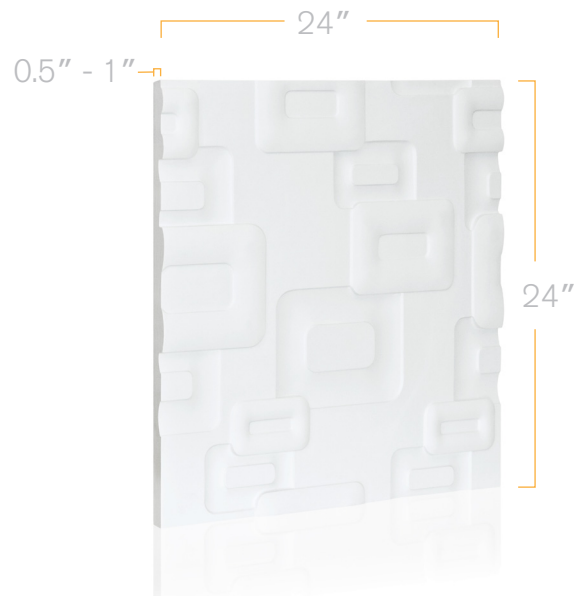

LACUNO ART™
LACUNO ART™

Panel Art for Living Spaces.

LA - 08

Size: 24" x 24"

www.lacunoart.com

2501 Rutherford Rd, Unit 17B Concord ON L4K 2N6

T: 905.553.6050 • E: info@lacunoart.com