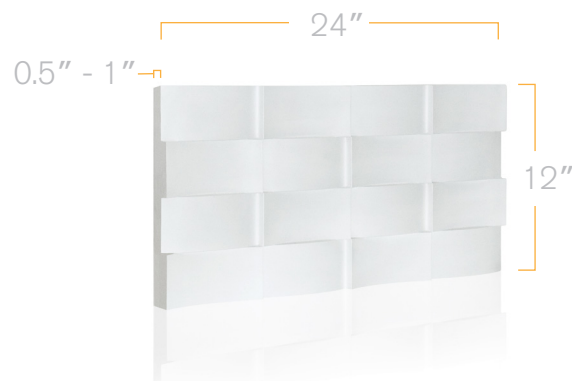

LACUNO ART™
LACUNO ART™

Panel Art for Living Spaces.

LA - 11

Size: 12" x 24"

www.lacunoart.com

2501 Rutherford Rd, Unit 17B Concord ON L4K 2N6

T: 905.553.6050 • E: info@lacunoart.com