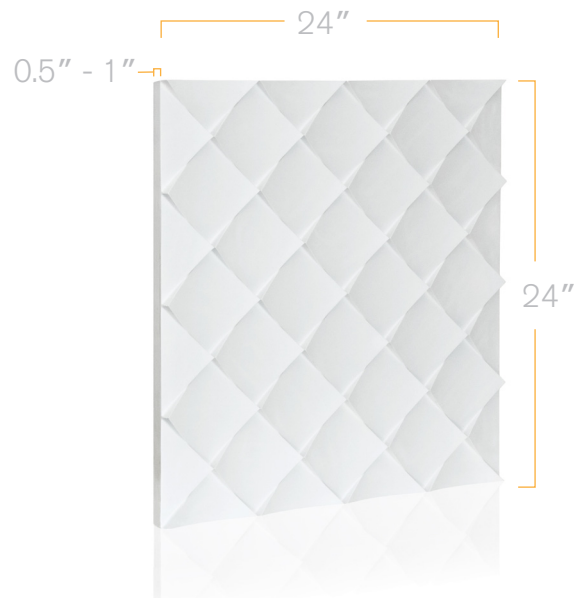

LACUNO ART™
LACUNO ART™

Panel Art for Living Spaces.

LA - 12

Size: 24" x 24"

www.lacunoart.com

2501 Rutherford Rd, Unit 17B Concord ON L4K 2N6

T: 905.553.6050 • E: info@lacunoart.com