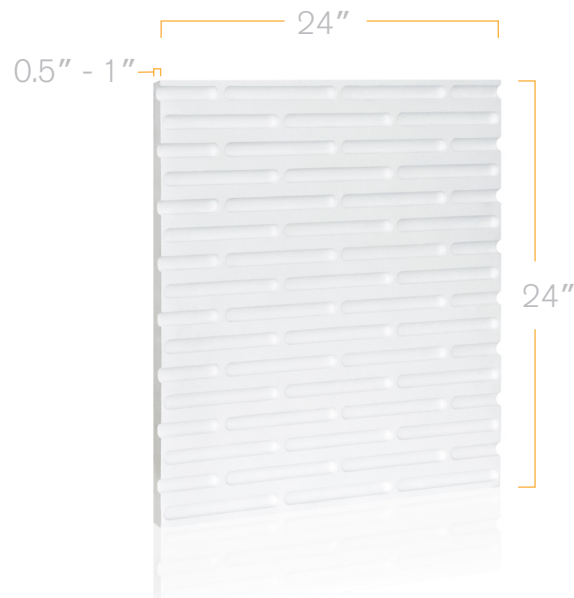

LACUNO ART™
LACUNO ART™

Panel Art for Living Spaces.

LA - 13

Size: 24" x 24"

www.lacunoart.com

2501 Rutherford Rd, Unit 17B Concord ON L4K 2N6

T: 905.553.6050 • E: info@lacunoart.com