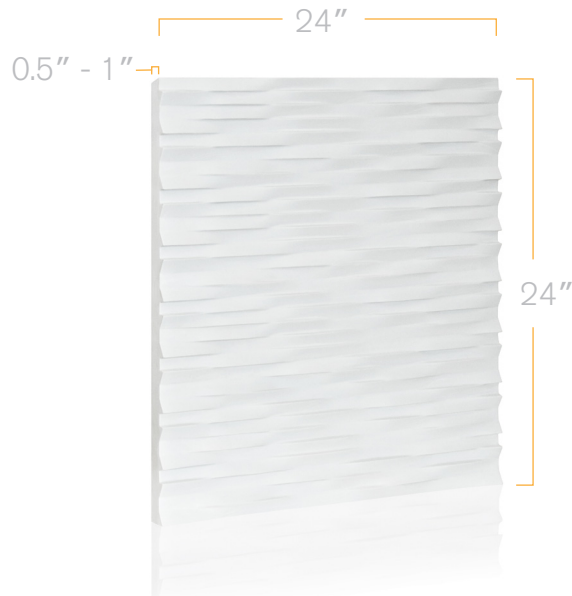

LACUNO ART™
LACUNO ART™

Panel Art for Living Spaces.

LA - 16

Size: 24" x 24"

www.lacunoart.com

2501 Rutherford Rd, Unit 17B Concord ON L4K 2N6

T: 905.553.6050 • E: info@lacunoart.com