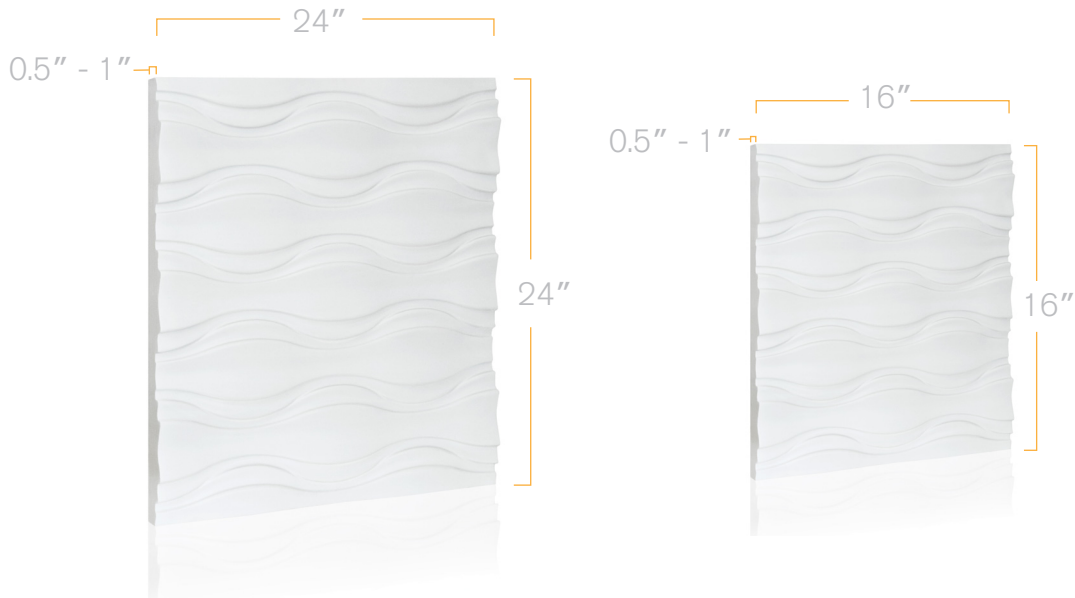

LACUNO ART™
LACUNO ART™

Panel Art for Living Spaces.

LA - 23

Size: 24" x 24"
16" x 16"

www.lacunoart.com

2501 Rutherford Rd, Unit 17B Concord ON L4K 2N6

T: 905.553.6050 • E: info@lacunoart.com