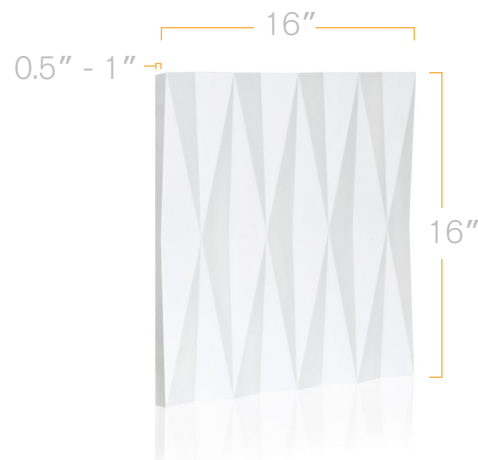

LACUNO ART™
LACUNO ART™

Panel Art for Living Spaces.

LA - 24

Size: 16" x 16"

www.lacunoart.com

2501 Rutherford Rd, Unit 17B Concord ON L4K 2N6

T: 905.553.6050 • E: info@lacunoart.com