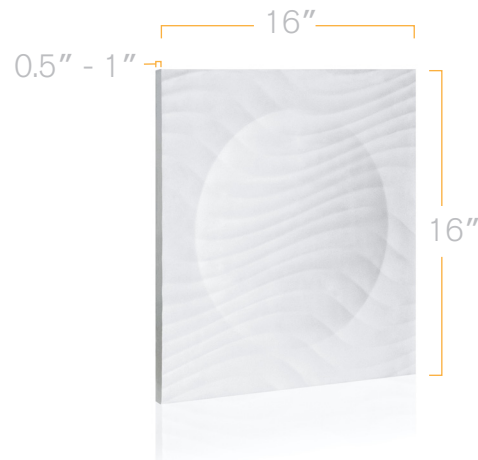

LACUNO ART™
LACUNO ART™

Panel Art for Living Spaces.

LA - 25

Size: 16" x 16"

www.lacunoart.com

2501 Rutherford Rd, Unit 17B Concord ON L4K 2N6

T: 905.553.6050 • E: info@lacunoart.com