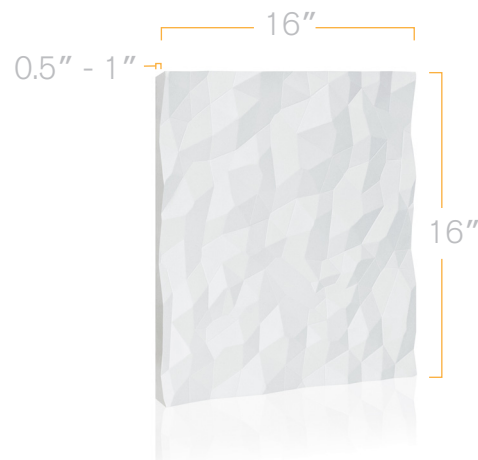

LACUNO ART™
LACUNO ART™

Panel Art for Living Spaces.

LA - 32

Size: 16" x 16"

www.lacunoart.com

2501 Rutherford Rd, Unit 17B Concord ON L4K 2N6

T: 905.553.6050 • E: info@lacunoart.com