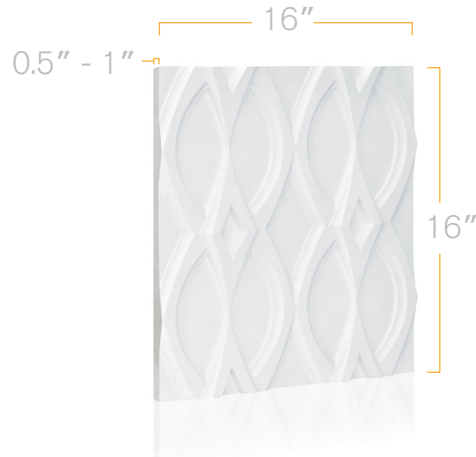

LACUNO ART™
LACUNO ART™

Panel Art for Living Spaces.

LA - 34

Size: 16" x 16"

www.lacunoart.com

2501 Rutherford Rd, Unit 17B Concord ON L4K 2N6

T: 905.553.6050 • E: info@lacunoart.com