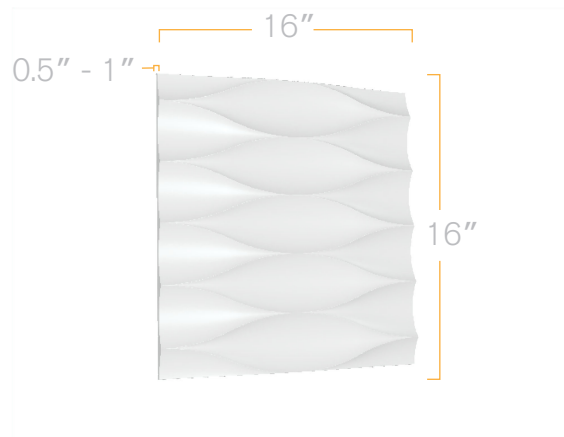

LACUNO ART™
LACUNO ART™

Panel Art for Living Spaces.

LA - 37

Size: 16" x 16"

www.lacunoart.com

2501 Rutherford Rd, Unit 17B Concord ON L4K 2N6

T: 905.553.6050 • E: info@lacunoart.com