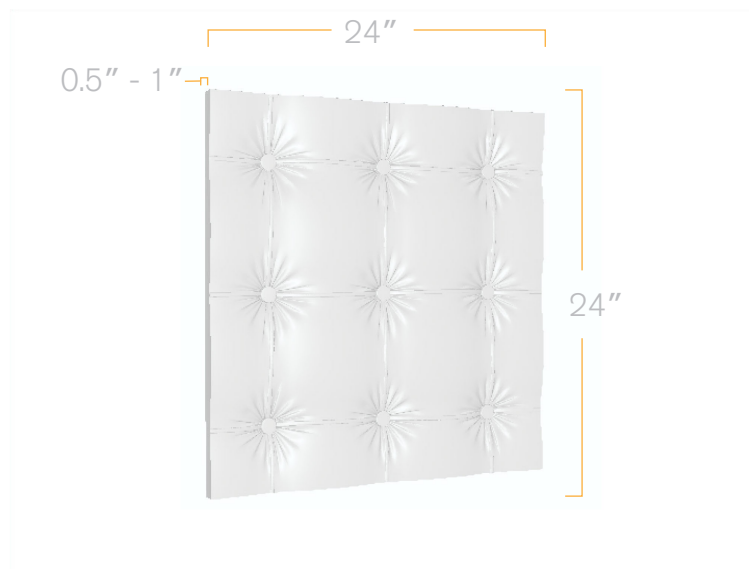

LACUNO ART™
LACUNO ART™

Panel Art for Living Spaces.

LA - 39

Size: 24" x 24"

www.lacunoart.com

2501 Rutherford Rd, Unit 17B Concord ON L4K 2N6

T: 905.553.6050 • E: info@lacunoart.com