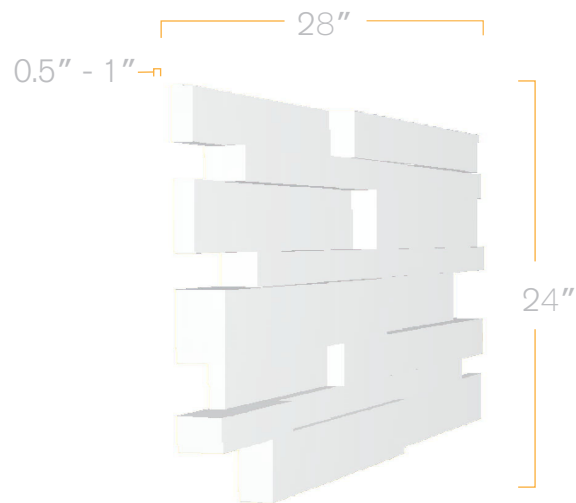

LACUNO ART™
LACUNO ART™

Panel Art for Living Spaces.

LA - 41

Size: 24" x 28"

www.lacunoart.com

2501 Rutherford Rd, Unit 17B Concord ON L4K 2N6

T: 905.553.6050 • E: info@lacunoart.com