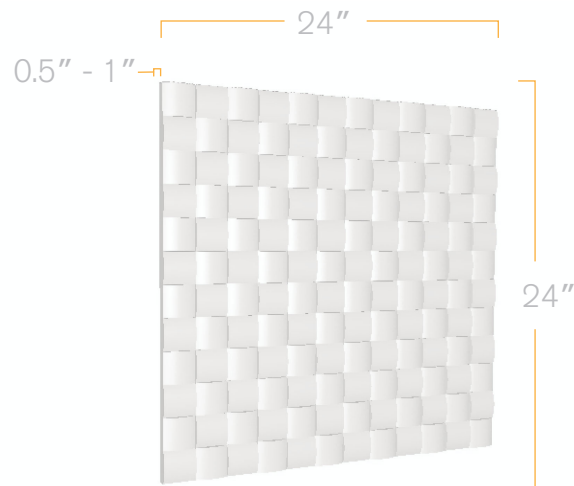

LACUNO ART™
LACUNO ART™

Panel Art for Living Spaces.

LA - 42

Size: 24" x 24"

www.lacunoart.com

2501 Rutherford Rd, Unit 17B Concord ON L4K 2N6

T: 905.553.6050 • E: info@lacunoart.com