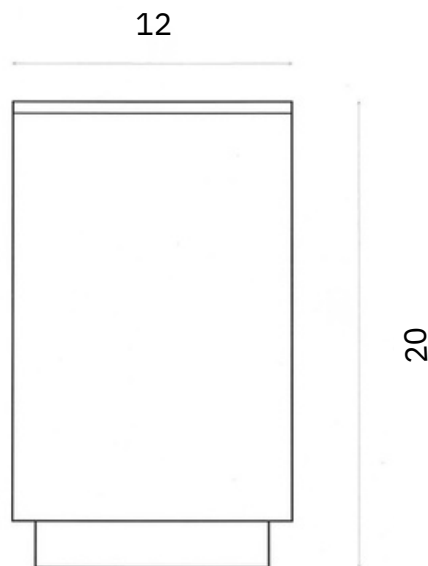

MIAMI SQUARE END TABLE: MIAMI20

DIMENSIONS All dimensions are in inches

Contact:
Phone: 905.553.6050
Email: info@lacunoart.com

2501 Rutherford Rd, 17B, Concord ON, L4K 2N6
www.lacunoart.com