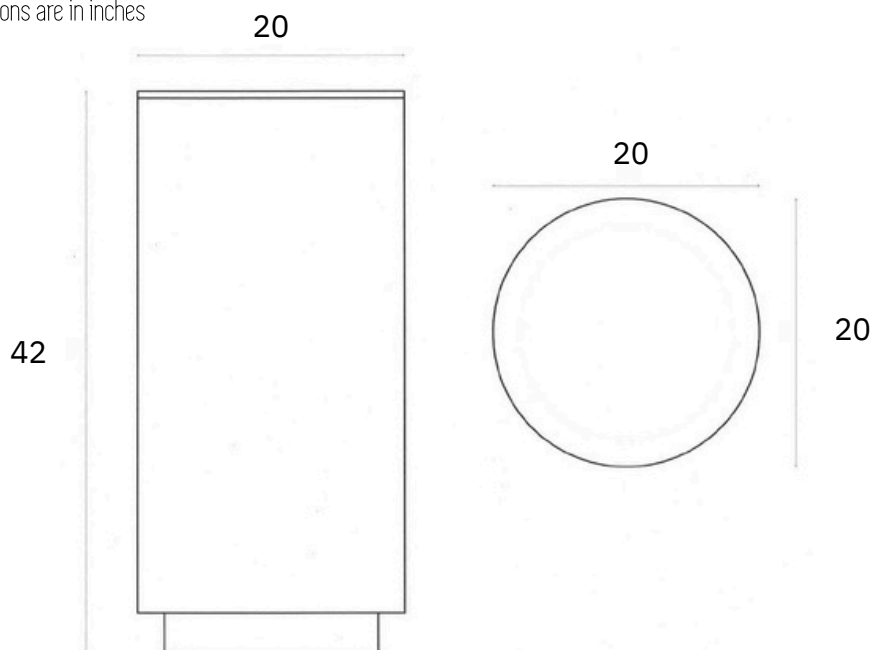

## MILAND ROUND SIDE TABLE: MILAN42

### DIMENSIONS All dimensions are in inches

Contact:  
Phone: 905.553.6050  
Email: [info@lacunoart.com](mailto:info@lacunoart.com)

2501 Rutherford Rd, 17B, Concord ON, L4K 2N6  
[www.lacunoart.com](http://www.lacunoart.com)