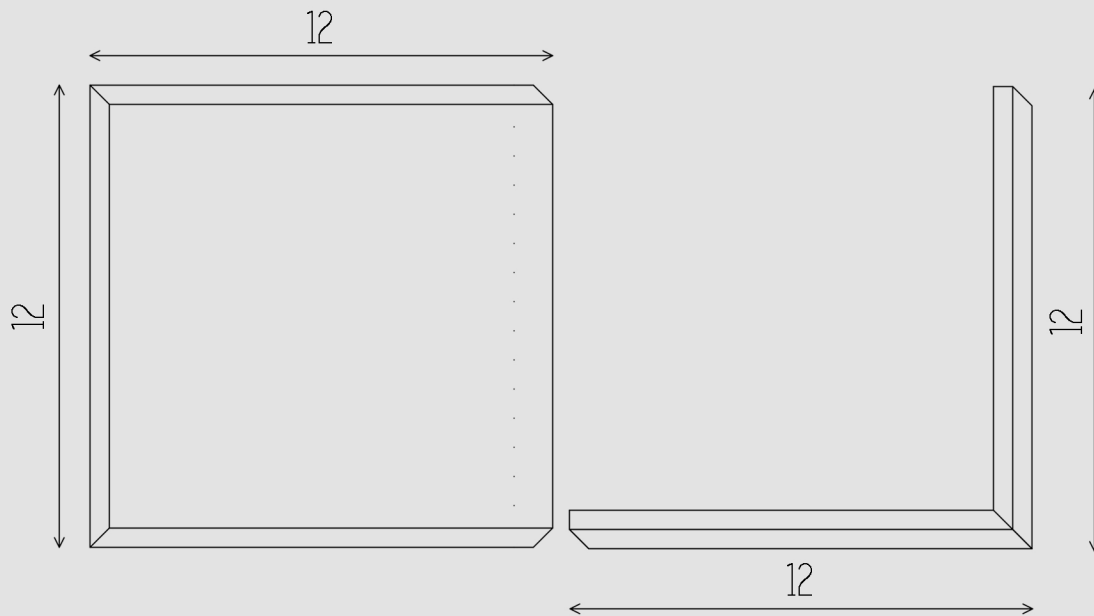

EXTERIOR SERIES: QNB1212

DIMENSIONS

All dimensions are in inches

Contact:
Phone: 905.553.6050
Email: info@lacunoart.com

2501 Rutherford Rd, 17B, Concord ON, L4K 2N6
www.lacunoart.com