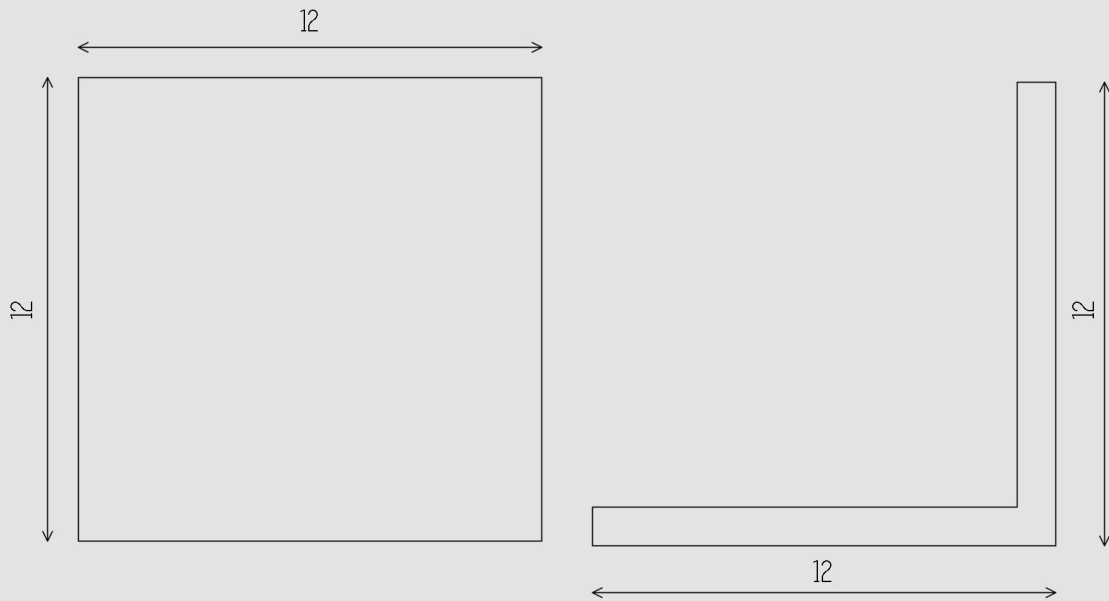

EXTERIOR SERIES: QNS1212

DIMENSIONS

All dimensions are in inches

Contact:
Phone: 905.553.6050
Email: info@lacunoart.com

2501 Rutherford Rd, 17B, Concord ON, L4K 2N6
www.lacunoart.com