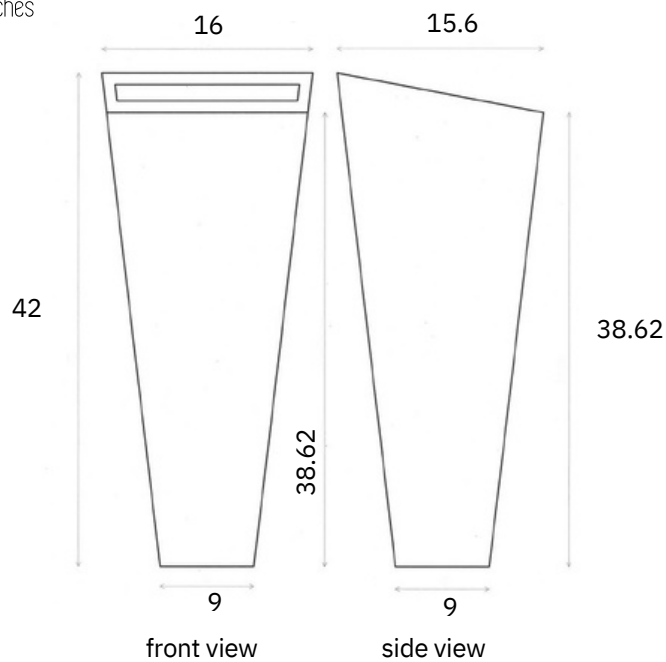

TOKYO PLANTER: TOKYO42

DIMENSIONS All dimensions are in inches

Contact:
Phone: 905.553.6050
Email: info@lacunoart.com

2501 Rutherford Rd, 17B, Concord ON, L4K 2N6
www.lacunoart.com