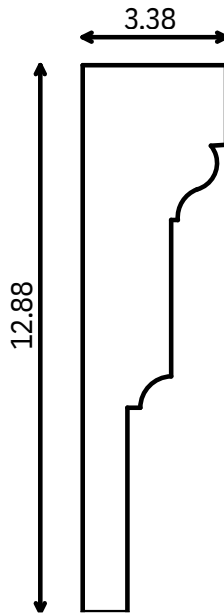

EXTERIOR SERIES: BEC-145

DIMENSIONS

All dimensions are in inches

Contact:
Phone: 905.553.6050
Email: info@lacunoart.com

2501 Rutherford Rd, 17B, Concord ON, L4K 2N6
www.lacunoart.com