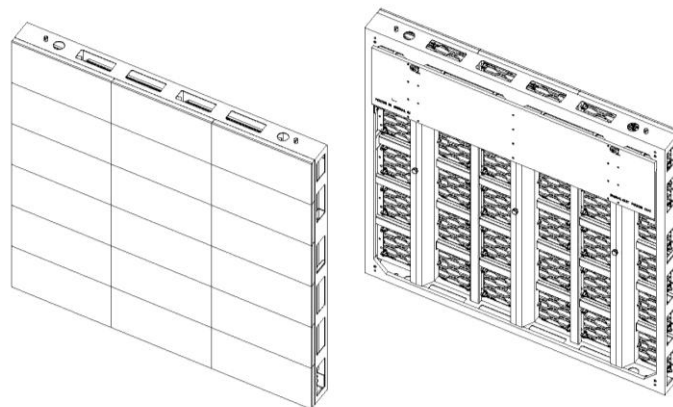

Usurface II8

The longest lifespan

Outdoor SMD LED display

Main Technical Specifications:

Parameter	Value		
Pixel Pitch	8.3mm		
LED Type	SMD2727		
LED Configuration	1Red,1Green,1Blue		
Brightness(Uncalibrated/Calibrated)	8235cd/m ² / 7000cd/m ²		
Module Size	W400mm×H200mm		
Cabinet Size	1200×800×122	1200×1000×122	1200×1200×122
Weight	32 kg/panel	43 kg/panel	49 kg/panel
Area	0.96 m ²	1.2 m ²	1.44 m ²
Pixels Per Panel	144×96 Dots	144×120 Dots	144×144 Dots
Aspect Ratio	3:2	6:5	1:1
Pixel Density	14,400 Pixels /m ²		
Recommended Viewing Distance	8.3 m		
Material	Aluminum		
Environment	Outdoor		
Ingress Protection	IP65/IP54		
Operating Temperature/Humidity	-20°C~+50°C/10~90%RH		
Storage Temperature/Humidity	-30°C~+60°C/10~95%RH		
Maintenance	Front and Rear		
Gap Between Modules	Seamless		
Bezel Width	None		

Cabinet mechanical:

Fig1 1200x800 Cabinet dimension

Fig2 1200x800 Effect drawing

Fig3 1200x1000 Cabinet dimension

Fig4 1200x1000 Effect drawing

Fig5 1200x1200 Cabinet dimension

Fig6 1200x1200 Effect drawing