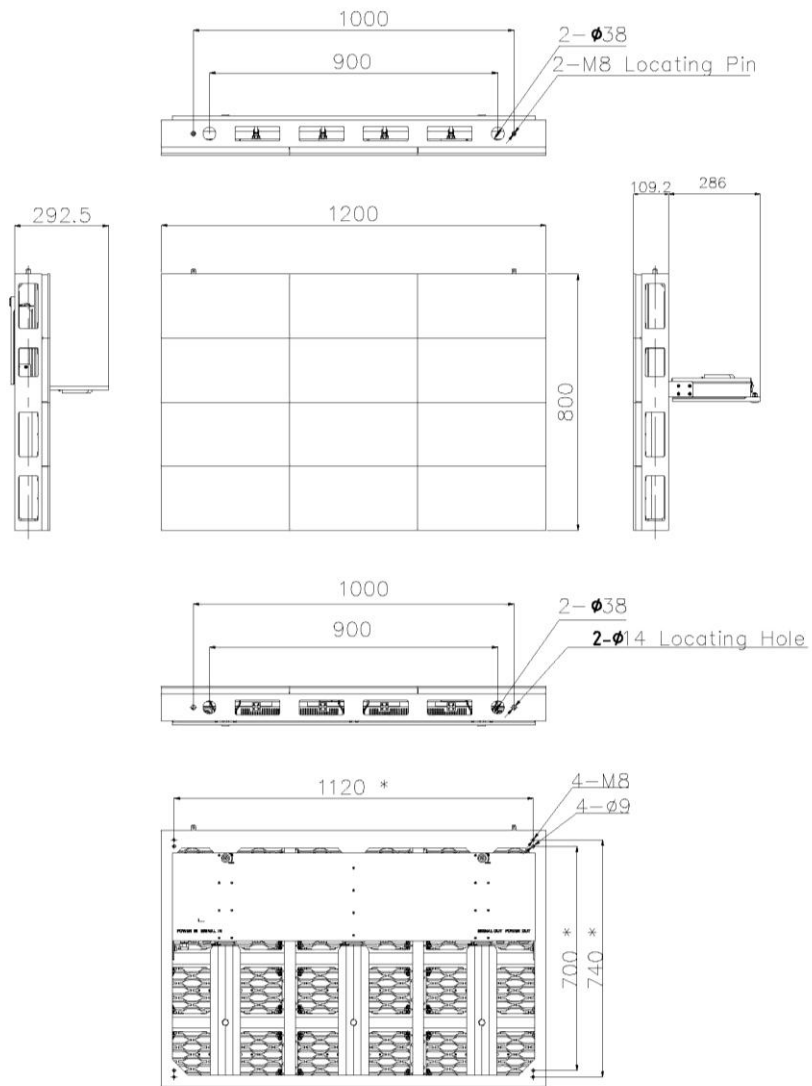

Horizontal Viewing Angle	+/-80°
Vertical Viewing Angle	+/-72.5°
Surface Evenness	≤1mm
Color Temperature	2000-9300K Adjustable
Chroma Uniformity	±0.003Cx,Cy
Luminance Uniformity	≥98%
Color Processing	14 bits
Brightness Control	Manual/Automatic
Contrast Ratio	6000:1
Input Power <Max>	660W/ m ²
Input Power <Typical>	220W/ m ²
Driving Method	Constant Current Drive
Video Frame Rate	50/60 Hz
Rate Refresh	1920 Hz
Input Voltage	100~240VAC
Input Power Frequency	47~63 Hz
Input Signal	DVI/HDMI/VGA/SDI/DP/AV/S-Video, etc
Control Input Type	USB
Calibration	Support brightness and chroma
Runtime Duty Cycle	24h×7
LED Life Time	≥100,000 Hours
Standard Mounting Configuration	Fix
Maximum Installed Height	Unlimited(LED display modules)
Maximum Installed Width	Unlimited(LED display modules)
Professional Services	Design, configuration, install and service available
Power Status	Diagnostic LEDs
Data Interconnection	CAT5 Cable (L≤100m); multi-mode fiber (L≤300m); single mode fiber (L≤15km)
Note: The power is just for reference, specification subjected to change without prior notice.	

Cabinet mechanical:

Fig1 1200x800 Cabinet dimension

Fig2 1200x800 Effect drawing

Fig3 1200x1000 Cabinet dimension

Fig4 1200x1000 Effect drawing

Fig5 1200x1200 Cabinet dimension

Fig6 1200x1200 Effect drawing