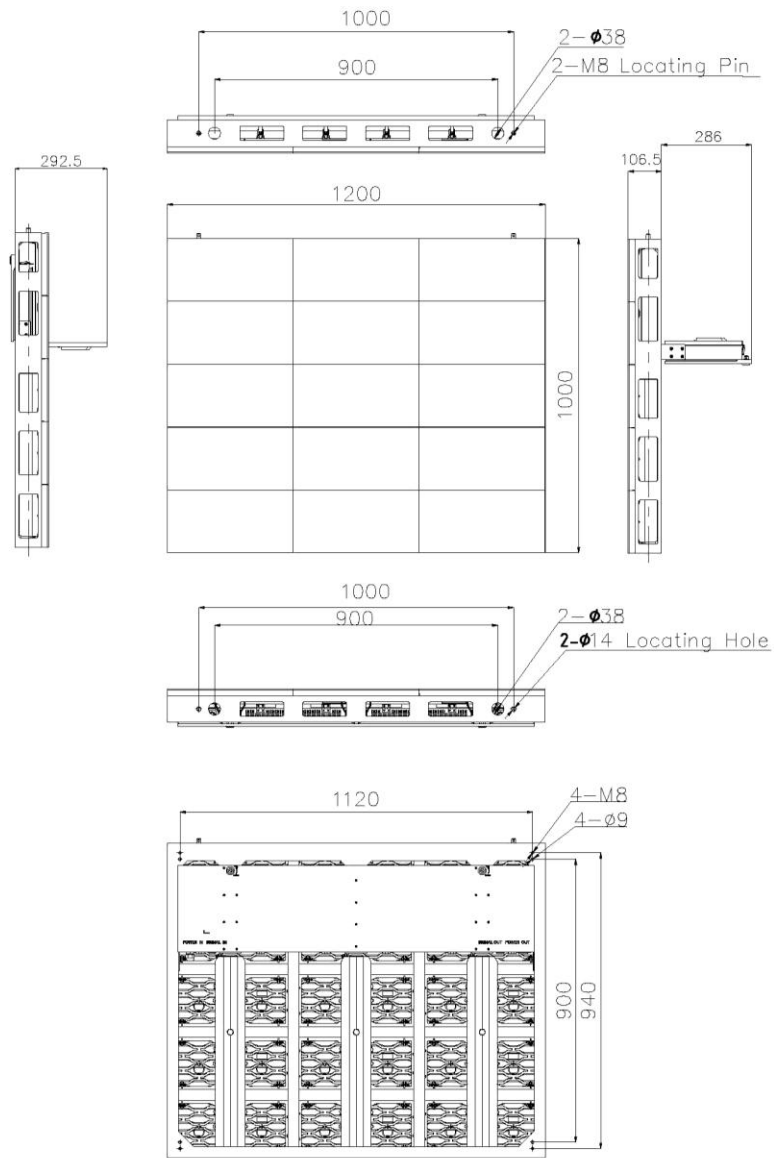

Horizontal Viewing Angle	+/-80°
Vertical Viewing Angle	+/-72.5°
Surface Evenness	≤1mm
Color Temperature	2000-9300K Adjustable
Chroma Uniformity	±0.003Cx,Cy
Luminance Uniformity	≥98%
Color Processing	14 bits
Brightness Control	Manual/Automatic
Contrast Ratio	6000:1
Input Power <Max>	660W/ m ²
Input Power <Typical>	220W/ m ²
Driving Method	Constant Current Drive
Video Frame Rate	50/60 Hz
Rate Refresh	1920 Hz
Input Voltage	100~240VAC
Input Power Frequency	47~63 Hz
Input Signal	DVI/HDMI/VGA/SDI/DP/AV/S-Video, etc
Control Input Type	USB
Calibration	Support brightness and chroma
Runtime Duty Cycle	24h×7
LED Life Time	≥100,000 Hours
Standard Mounting Configuration	Fix
Maximum Installed Height	Unlimited(LED display modules)
Maximum Installed Width	Unlimited(LED display modules)
Professional Services	Design, configuration, install and service available
Power Status	Diagnostic LEDs
Data Interconnection	CAT5 Cable (L≤100m); multi-mode fiber (L≤300m); single mode fiber (L≤15km)
Note: The power is just for reference, specification subjected to change without prior notice.	

Cabinet mechanical:

Fig1 1200x800 Cabinet dimension

Fig2 1200x800 Effect drawing

Fig3 1200x1000 Cabinet dimension

Fig4 1200x1000 Effect drawing

Fig5 1200x1200 Cabinet dimension

Fig6 1200x1200 Effect drawing