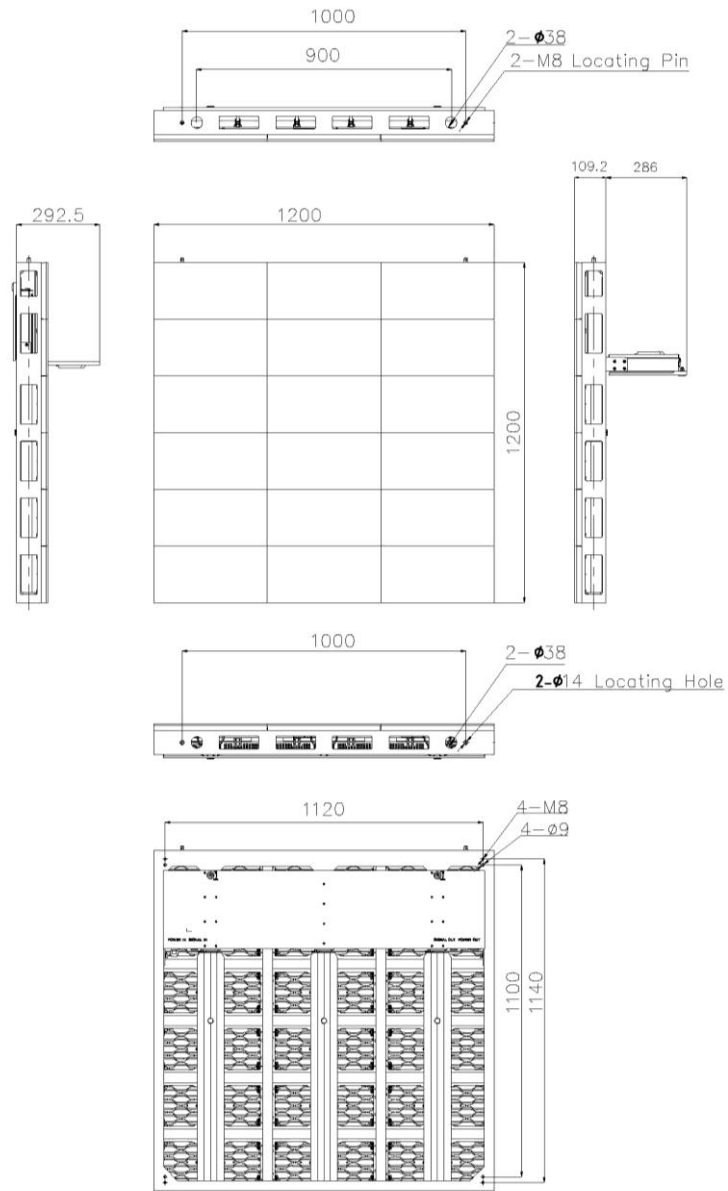

Horizontal Viewing Angle	+/-80°
Vertical Viewing Angle	+/-72.5°
Surface Evenness	≤1mm
Color Temperature	2000-9300K Adjustable
Chroma Uniformity	±0.003Cx,Cy
Luminance Uniformity	≥98%
Color Processing	14 bits
Brightness Control	Manual/Automatic
Contrast Ratio	6000:1
Input Power <Max>	660W/ m ²
Input Power <Typical>	220W/ m ²
Driving Method	Constant Current Drive
Video Frame Rate	50/60 Hz
Rate Refresh	1920 Hz
Input Voltage	100~240VAC
Input Power Frequency	47~63 Hz
Input Signal	DVI/HDMI/VGA/SDI/DP/AV/S-Video, etc
Control Input Type	USB
Calibration	Support brightness and chroma
Runtime Duty Cycle	24h×7
LED Life Time	≥100,000 Hours
Standard Mounting Configuration	Fix
Maximum Installed Height	Unlimited(LED display modules)
Maximum Installed Width	Unlimited(LED display modules)
Professional Services	Design, configuration, install and service available
Power Status	Diagnostic LEDs
Data Interconnection	CAT5 Cable (L≤100m); multi-mode fiber (L≤300m); single mode fiber (L≤15km)
Note: The power is just for reference, specification subjected to change without prior notice.	

Cabinet mechanical:

Fig1 1200x800 Cabinet dimension

Fig2 1200x800 Effect drawing

Fig3 1200x1000 Cabinet dimension

Fig4 1200x1000 Effect drawing

Fig5 1200x1200 Cabinet dimension

Fig6 1200x1200 Effect drawing