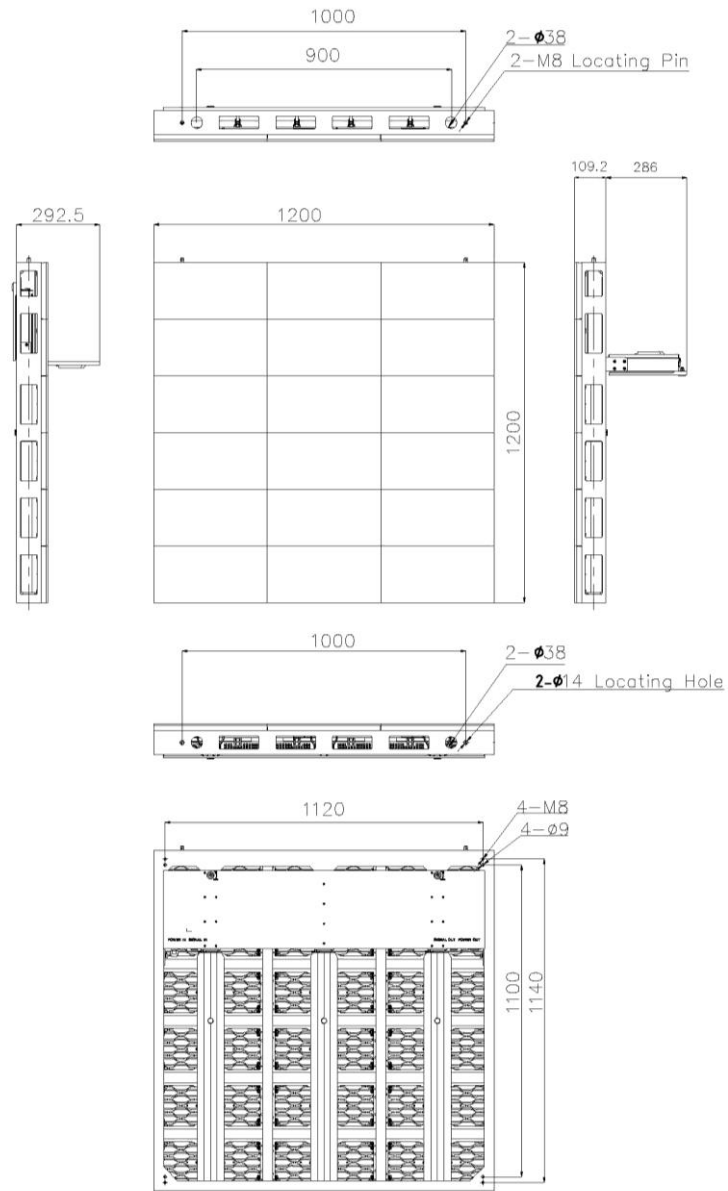

Horizontal Viewing Angle	+/-80°
Vertical Viewing Angle	+/-72.5°
Surface Evenness	≤1mm
Color Temperature	2000-9300K Adjustable
Chroma Uniformity	±0.005Cx,Cy
Luminance Uniformity	≥95%
Color Processing	14 bits
Brightness Control	Manual/Automatic
Contrast Ratio	6000:1
Input Power <Max>	680W/ m ²
Input Power <Typical>	225W/ m ²
Driving Method	Constant Current Drive
Video Frame Rate	50/60 Hz
Rate Refresh	1920 Hz
Input Voltage	100~240VAC
Input Power Frequency	47~63 Hz
Input Signal	DVI/HDMI/VGA/SDI/DP/AV/S-Video, etc
Control Input Type	USB
Calibration	Support brightness and chroma
Runtime Duty Cycle	24h×7
LED Life Time	≥100,000 Hours
Standard Mounting Configuration	Fix
Maximum Installed Height	Unlimited(LED display modules)
Maximum Installed Width	Unlimited(LED display modules)
Professional Services	Design, configuration, install and service available
Power Status	Diagnostic LEDs
Data Interconnection	CAT5 Cable (L≤100m); multi-mode fiber (L≤300m); single mode fiber (L≤15km)
Note: The power is just for reference, specification subjected to change without prior notice.	

Cabinet mechanical:

Fig1 1200x800 Cabinet dimension

Fig2 1200x800 Effect drawing

Fig3 1200x1000 Cabinet dimension

Fig4 1200x1000 Effect drawing

Fig5 1200x1200 Cabinet dimension

Fig6 1200x1200 Effect drawing