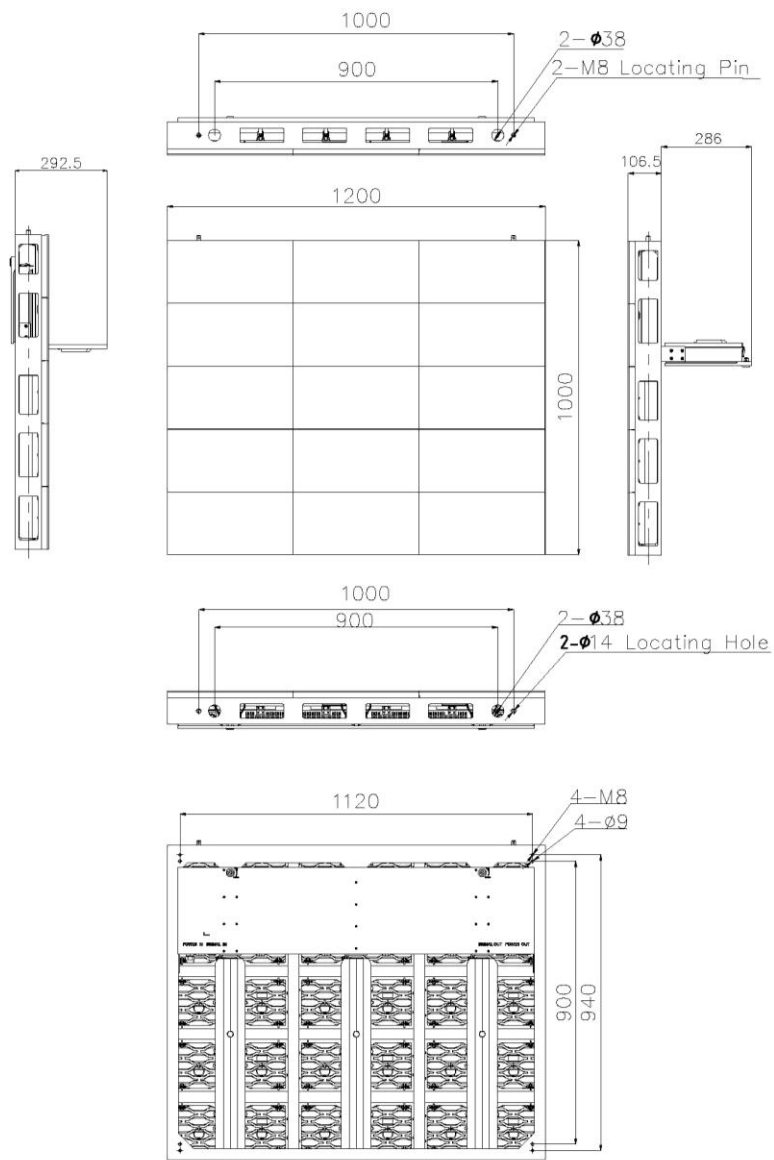

Horizontal Viewing Angle	+/-80°
Vertical Viewing Angle	+/-72.5°
Surface Evenness	≤1mm
Color Temperature	2000-9300K Adjustable
Chroma Uniformity	±0.005Cx,Cy
Luminance Uniformity	≥95%
Color Processing	14 bits
Brightness Control	Manual/Automatic
Contrast Ratio	6000:1
Input Power <Max>	680W/ m ²
Input Power <Typical>	225W/ m ²
Driving Method	Constant Current Drive
Video Frame Rate	50/60 Hz
Rate Refresh	1920 Hz
Input Voltage	100~240VAC
Input Power Frequency	47~63 Hz
Input Signal	DVI/HDMI/VGA/SDI/DP/AV/S-Video, etc
Control Input Type	USB
Calibration	Support brightness and chroma
Runtime Duty Cycle	24h×7
LED Life Time	≥100,000 Hours
Standard Mounting Configuration	Fix
Maximum Installed Height	Unlimited(LED display modules)
Maximum Installed Width	Unlimited(LED display modules)
Professional Services	Design, configuration, install and service available
Power Status	Diagnostic LEDs
Data Interconnection	CAT5 Cable (L≤100m); multi-mode fiber (L≤300m); single mode fiber (L≤15km)
Note: The power is just for reference, specification subjected to change without prior notice.	

Cabinet mechanical:

Fig1 1200x800 Cabinet dimension

Fig2 1200x800 Effect drawing

Fig3 1200x1000 Cabinet dimension

Fig4 1200x1000 Effect drawing

Fig5 1200x1200 Cabinet dimension

Fig6 1200x1200 Effect drawing