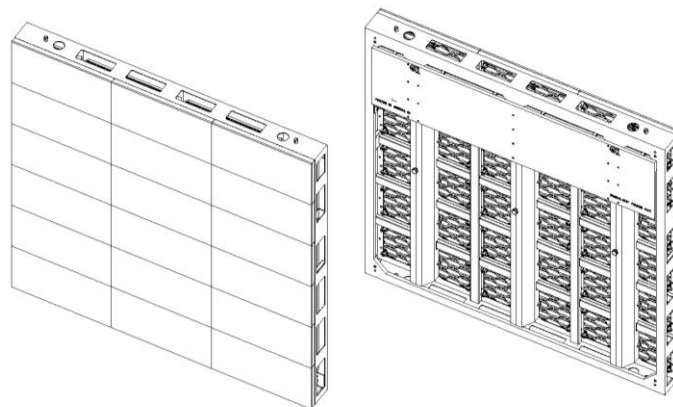

Usurface II6

The longest lifespan

Outdoor SMD LED display

Main Technical Specifications:

Parameter	Value		
Pixel Pitch	6.7mm		
LED Type	SMD2727		
LED Configuration	1Red,1Green,1Blue		
Brightness(Uncalibrated/Calibrated)	8235cd/m ² / 7000cd/m ²		
Module Size	W400mm×H200mm		
Cabinet Size	1200×800×122	1200×1000×122	1200×1200×122
Weight	32 kg/panel	43 kg/panel	49 kg/panel
Area	0.96 m ²	1.2 m ²	1.44 m ²
Pixels Per Panel	180×120 Dots	180×150 Dots	180×180 Dots
Aspect Ratio	3:2	6:5	1:1
Pixel Density	22,500 Pixels /m ²		
Recommended Viewing Distance	6.7 m		
Material	Aluminum		
Environment	Outdoor		
Ingress Protection	IP65/IP54		
Operating Temperature/Humidity	-20℃~+50℃/10~90%RH		
Storage Temperature/Humidity	-30℃~+60℃/10~95%RH		
Maintenance	Front and Rear		
Gap Between Modules	Seamless		
Bezel Width	None		

Cabinet mechanical:

Fig1 1200x800 Cabinet dimension

Fig2 1200x800 Effect drawing

Fig3 1200x1000 Cabinet dimension

Fig4 1200x1000 Effect drawing

Fig5 1200x1200 Cabinet dimension

Fig6 1200x1200 Effect drawing