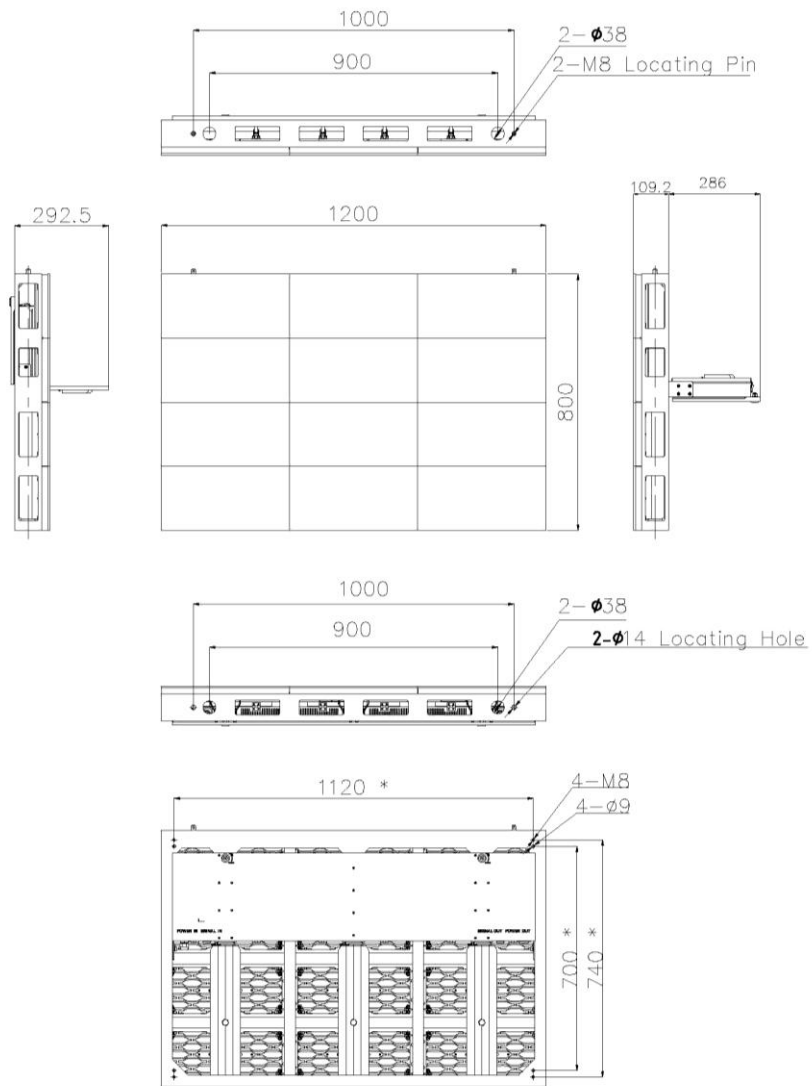

Horizontal Viewing Angle	+/-80°
Vertical Viewing Angle	+/-72.5°
Surface Evenness	≤1mm
Color Temperature	2000-9300K Adjustable
Chroma Uniformity	±0.005Cx,Cy
Luminance Uniformity	≥95%
Color Processing	14 bits
Brightness Control	Manual/Automatic
Contrast Ratio	6000:1
Input Power <Max>	680W/ m ²
Input Power <Typical>	225W/ m ²
Driving Method	Constant Current Drive
Video Frame Rate	50/60 Hz
Rate Refresh	1920 Hz
Input Voltage	100~240VAC
Input Power Frequency	47~63 Hz
Input Signal	DVI/HDMI/VGA/SDI/DP/AV/S-Video, etc
Control Input Type	USB
Calibration	Support brightness and chroma
Runtime Duty Cycle	24h×7
LED Life Time	≥100,000 Hours
Standard Mounting Configuration	Fix
Maximum Installed Height	Unlimited(LED display modules)
Maximum Installed Width	Unlimited(LED display modules)
Professional Services	Design, configuration, install and service available
Power Status	Diagnostic LEDs
Data Interconnection	CAT5 Cable (L≤100m); multi-mode fiber (L≤300m); single mode fiber (L≤15km)
Note: The power is just for reference, specification subjected to change without prior notice.	

Cabinet mechanical:

Fig1 1200x800 Cabinet dimension

Fig2 1200x800 Effect drawing

Fig3 1200x1000 Cabinet dimension

Fig4 1200x1000 Effect drawing

Fig5 1200x1200 Cabinet dimension

Fig6 1200x1200 Effect drawing