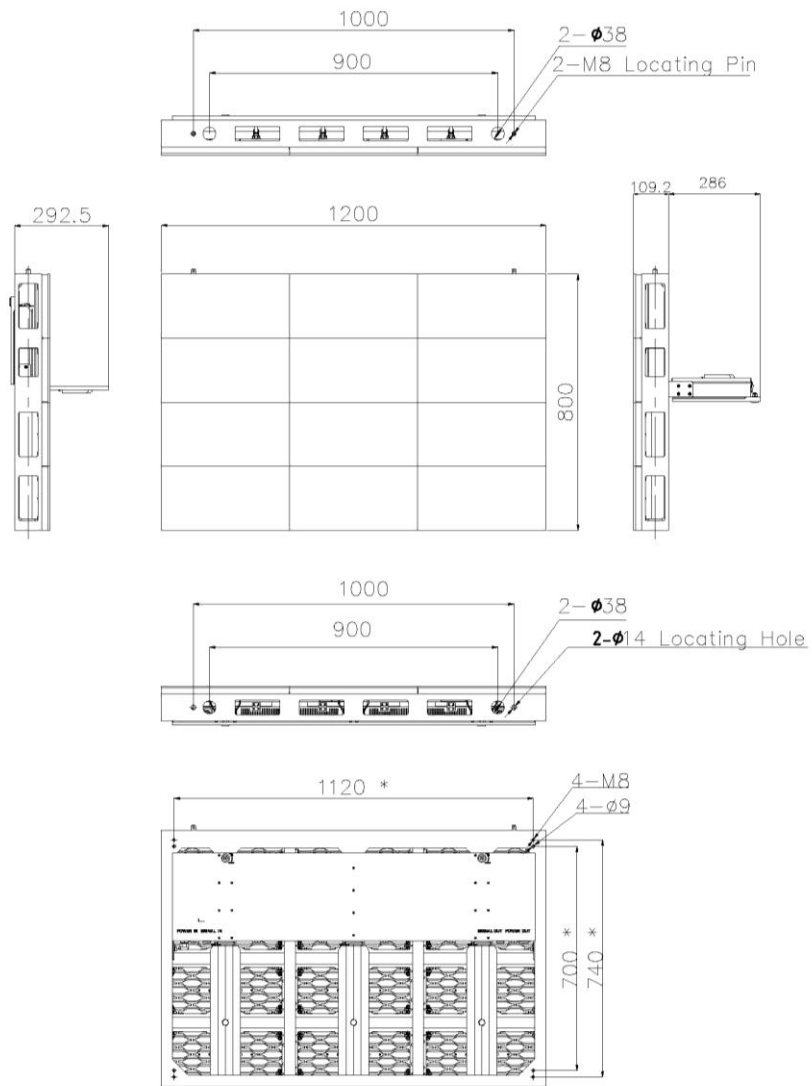

Horizontal Viewing Angle	+/-80°
Vertical Viewing Angle	+/-72.5°
Surface Evenness	≤1mm
Color Temperature	2000-9300K Adjustable
Chroma Uniformity	±0.005Cx,Cy
Luminance Uniformity	≥95%
Color Processing	14 bits
Brightness Control	Manual/Automatic
Contrast Ratio	6000:1
Input Power <Max>	660W/ m ²
Input Power <Typical>	220W/ m ²
Driving Method	Constant Current Drive
Video Frame Rate	50/60 Hz
Rate Refresh	1920 Hz
Input Voltage	100~240VAC
Input Power Frequency	47~63 Hz
Input Signal	DVI/HDMI/VGA/SDI/DP/AV/S-Video, etc
Control Input Type	USB
Calibration	Support brightness and chroma
Runtime Duty Cycle	24h×7
LED Life Time	≥100,000 Hours
Standard Mounting Configuration	Fix
Maximum Installed Height	Unlimited(LED display modules)
Maximum Installed Width	Unlimited(LED display modules)
Professional Services	Design, configuration, install and service available
Power Status	Diagnostic LEDs
Data Interconnection	CAT5 Cable (L≤100m); multi-mode fiber (L≤300m); single mode fiber (L≤15km)
Note: The power is just for reference, specification subjected to change without prior notice.	

Cabinet mechanical:

Fig1 1200x800 Cabinet dimension

Fig2 1200x800 Effect drawing

Fig3 1200x1000 Cabinet dimension

Fig4 1200x1000 Effect drawing

Fig5 1200x1200 Cabinet dimension

Fig6 1200x1200 Effect drawing