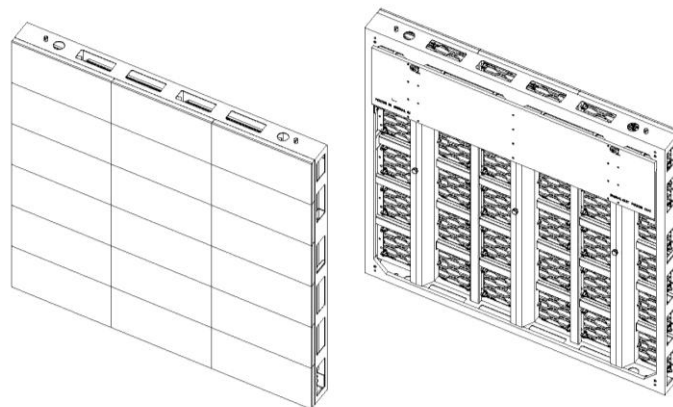

Usurface II8

The longest lifespan

Outdoor SMD LED display

Main Technical Specifications:

Parameter	Value		
Pixel Pitch	8.3mm		
LED Type	SMD2727		
LED Configuration	1Red,1Green,1Blue		
Brightness(Uncalibrated/Calibrated)	8235cd/m ² / 7000cd/m ²		
Module Size	W400mm×H200mm		
Cabinet Size	1200×800×122	1200×1000×122	1200×1200×122
Weight	32 kg/panel	43 kg/panel	49 kg/panel
Area	0.96 m ²	1.2 m ²	1.44 m ²
Pixels Per Panel	144x96 Dots	144x120 Dots	144x144 Dots
Aspect Ratio	3:2	6:5	1:1
Pixel Density	14,400 Pixels /m ²		
Recommended Viewing Distance	8.3 m		
Material	Aluminum		
Environment	Outdoor		
Ingress Protection	IP65/IP54		
Operating Temperature/Humidity	-20℃~+50℃/10~90%RH		
Storage Temperature/Humidity	-30℃~+60℃/10~95%RH		
Maintenance	Front and Rear		
Gap Between Modules	Seamless		
Bezel Width	None		

Cabinet mechanical:

Fig1 1200x800 Cabinet dimension

Fig2 1200x800 Effect drawing

Fig3 1200x1000 Cabinet dimension

Fig4 1200x1000 Effect drawing

Fig5 1200x1200 Cabinet dimension

Fig6 1200x1200 Effect drawing