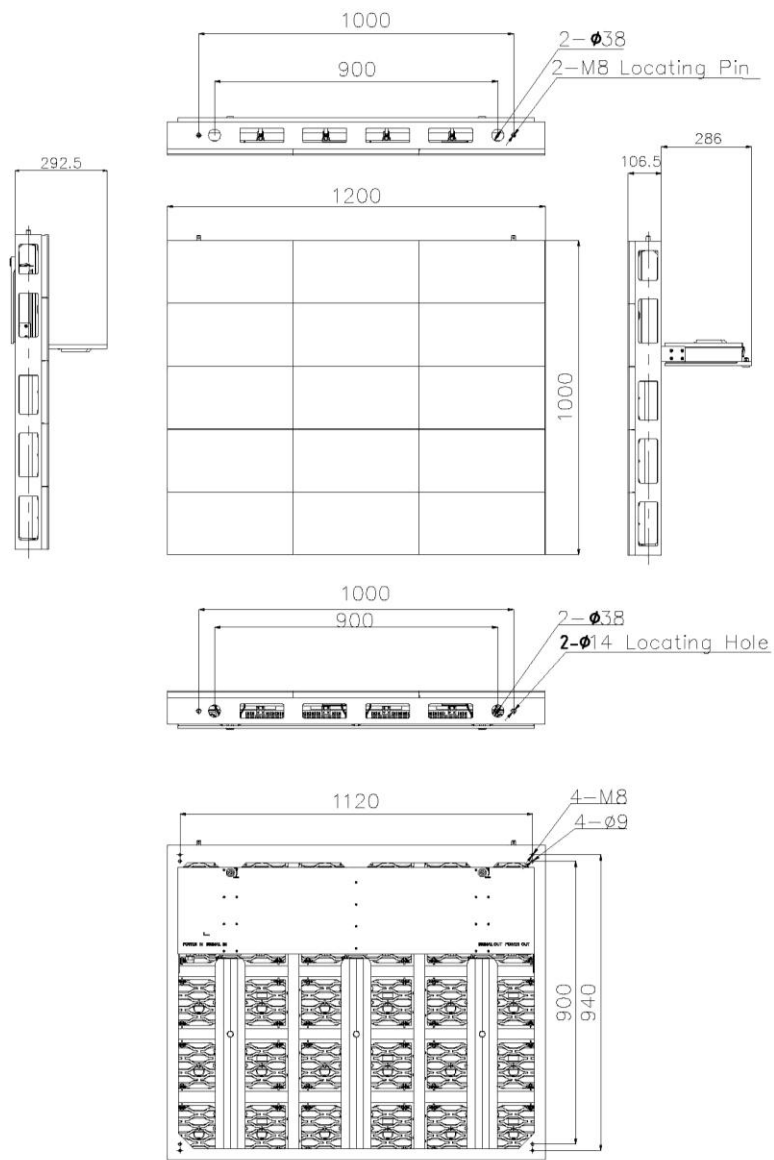

Horizontal Viewing Angle	+/-80°
Vertical Viewing Angle	+/-72.5°
Surface Evenness	≤1mm
Color Temperature	2000-9300K Adjustable
Chroma Uniformity	±0.005Cx,Cy
Luminance Uniformity	≥95%
Color Processing	14 bits
Brightness Control	Manual/Automatic
Contrast Ratio	6000:1
Input Power <Max>	660W/ m ²
Input Power <Typical>	220W/ m ²
Driving Method	Constant Current Drive
Video Frame Rate	50/60 Hz
Rate Refresh	1920 Hz
Input Voltage	100~240VAC
Input Power Frequency	47~63 Hz
Input Signal	DVI/HDMI/VGA/SDI/DP/AV/S-Video, etc
Control Input Type	USB
Calibration	Support brightness and chroma
Runtime Duty Cycle	24h×7
LED Life Time	≥100,000 Hours
Standard Mounting Configuration	Fix
Maximum Installed Height	Unlimited(LED display modules)
Maximum Installed Width	Unlimited(LED display modules)
Professional Services	Design, configuration, install and service available
Power Status	Diagnostic LEDs
Data Interconnection	CAT5 Cable (L≤100m); multi-mode fiber (L≤300m); single mode fiber (L≤15km)
Note: The power is just for reference, specification subjected to change without prior notice.	

Cabinet mechanical:

Fig1 1200x800 Cabinet dimension

Fig2 1200x800 Effect drawing

Fig3 1200x1000 Cabinet dimension

Fig4 1200x1000 Effect drawing

Fig5 1200x1200 Cabinet dimension

Fig6 1200x1200 Effect drawing