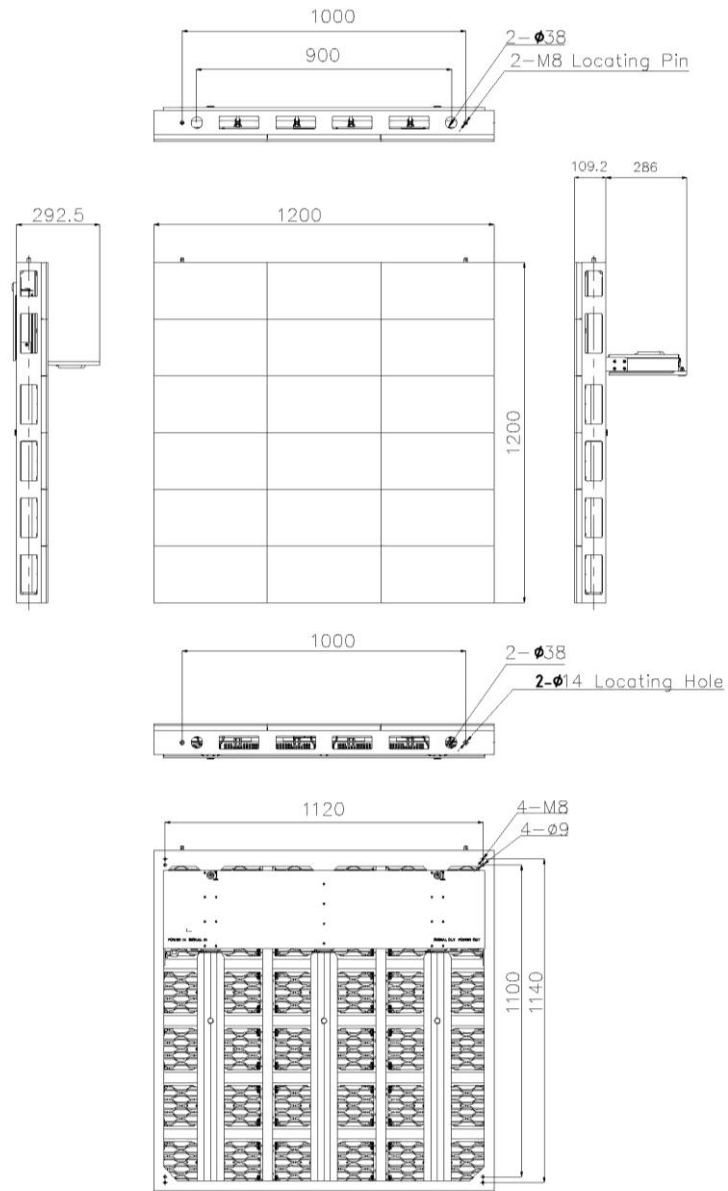

Horizontal Viewing Angle	+/-80°
Vertical Viewing Angle	+/-72.5°
Surface Evenness	≤1mm
Color Temperature	2000-9300K Adjustable
Chroma Uniformity	±0.005Cx,Cy
Luminance Uniformity	≥95%
Color Processing	14 bits
Brightness Control	Manual/Automatic
Contrast Ratio	6000:1
Input Power <Max>	660W/ m ²
Input Power <Typical>	220W/ m ²
Driving Method	Constant Current Drive
Video Frame Rate	50/60 Hz
Rate Refresh	1920 Hz
Input Voltage	100~240VAC
Input Power Frequency	47~63 Hz
Input Signal	DVI/HDMI/VGA/SDI/DP/AV/S-Video, etc
Control Input Type	USB
Calibration	Support brightness and chroma
Runtime Duty Cycle	24h×7
LED Life Time	≥100,000 Hours
Standard Mounting Configuration	Fix
Maximum Installed Height	Unlimited(LED display modules)
Maximum Installed Width	Unlimited(LED display modules)
Professional Services	Design, configuration, install and service available
Power Status	Diagnostic LEDs
Data Interconnection	CAT5 Cable (L≤100m); multi-mode fiber (L≤300m); single mode fiber (L≤15km)
Note: The power is just for reference, specification subjected to change without prior notice.	

Cabinet mechanical:

Fig1 1200x800 Cabinet dimension

Fig2 1200x800 Effect drawing

Fig3 1200x1000 Cabinet dimension

Fig4 1200x1000 Effect drawing

Fig5 1200x1200 Cabinet dimension

Fig6 1200x1200 Effect drawing