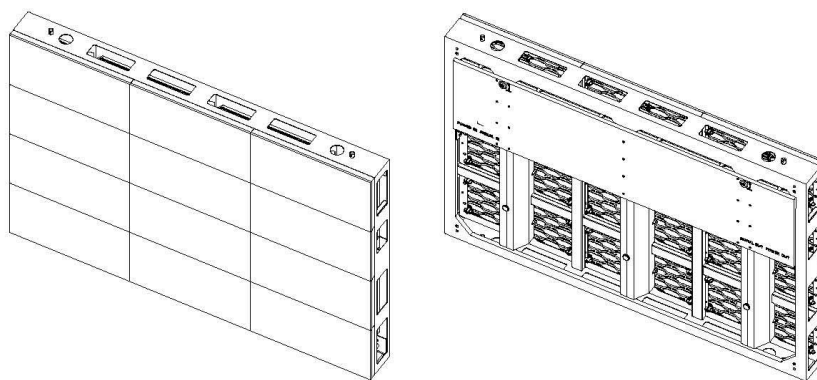

Usurface II8

The longest lifespan

Outdoor SMD LED display

Main Technical Specifications:

Parameter	Value		
Pixel Pitch	8.3mm		
LED Type	SMD2727		
LED Configuration	1Red,1Green,1Blue		
Brightness(Uncalibrated/Calibrated)	8235cd/m ² / 7000cd/m ²		
Module Size	W400mm×H200mm		
Cabinet Size	1200×800×122	1200×1000×122	1200×1200×122
Weight	32 kg/panel	43 kg/panel	49 kg/panel
Area	0.96 m ²	1.2 m ²	1.44 m ²
Pixels Per Panel	144x96 Dots	144x120 Dots	144x144 Dots
Aspect Ratio	3:2	6:5	1:1
Pixel Density	14,400 Pixels /m ²		
Recommended Viewing Distance	8.3 m		
Material	Aluminum		
Environment	Outdoor		
Ingress Protection	IP65/IP54		
Operating Temperature/Humidity	-20℃~+50℃/10~90%RH		
Storage Temperature/Humidity	-30℃~+60℃/10~95%RH		
Maintenance	Front and Rear		
Gap Between Modules	Seamless		
Bezel Width	None		

Cabinet mechanical:

Fig1 1200x800 Cabinet dimension

Fig2 1200x800 Effect drawing

Fig3 1200x1000 Cabinet dimension

Fig4 1200x1000 Effect drawing

Fig5 1200x1200 Cabinet dimension

Fig6 1200x1200 Effect drawing