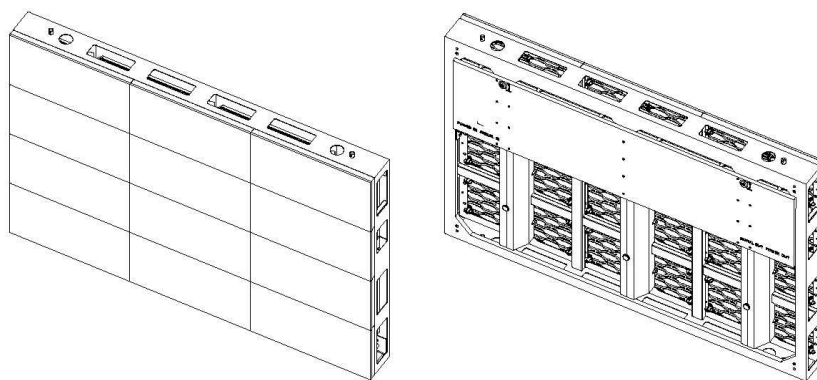

Usurface II10

The longest lifespan

Outdoor SMD LED display

Main Technical Specifications:

Parameter	Value		
Pixel Pitch	10mm		
LED Type	SMD3434		
LED Configuration	1Red,1Green,1Blue		
Brightness(Uncalibrated/Calibrated)	8235cd/m ² / 7000cd/m ²		
Module Size	W400mm×H200mm		
Cabinet Size	1200×800×122	1200×1000×122	1200×1200×122
Weight	32 kg/panel	43 kg/panel	49 kg/panel
Area	0.96 m ²	1.2 m ²	1.44 m ²
Pixels Per Panel	120×80 Dots	120×100 Dots	120×120 Dots
Aspect Ratio	3:2	6:5	1:1
Pixel Density	10,000 Pixels /m ²		
Recommended Viewing Distance	10 m		
Material	Aluminum		
Environment	Outdoor		
Ingress Protection	IP65/IP54		
Operating Temperature/Humidity	-20°C~+50°C/10~90%RH		
Storage Temperature/Humidity	-30°C~+60°C/10~95%RH		
Maintenance	Front and Rear		
Gap Between Modules	Seamless		
Bezel Width	None		

Cabinet mechanical:

Fig1 1200x800 Cabinet dimension

Fig2 1200x800 Effect drawing

Fig3 1200x1000 Cabinet dimension

Fig4 1200x1000 Effect drawing

Fig5 1200x1200 Cabinet dimension

Fig6 1200x1200 Effect drawing