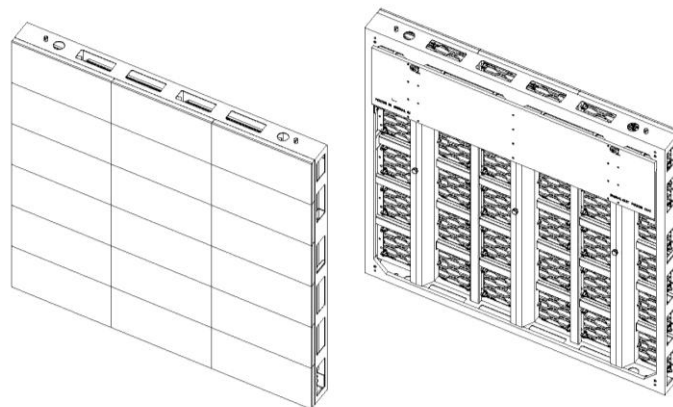

Usurface II10

The longest lifespan

Outdoor SMD LED display

Main Technical Specifications:

Parameter	Value		
Pixel Pitch	10mm		
LED Type	SMD3434		
LED Configuration	1Red,1Green,1Blue		
Brightness(Uncalibrated/Calibrated)	8235cd/m ² / 7000cd/m ²		
Module Size	W400mm×H200mm		
Cabinet Size	1200×800×122	1200×1000×122	1200×1200×122
Weight	32 kg/panel	43 kg/panel	49 kg/panel
Area	0.96 m ²	1.2 m ²	1.44 m ²
Pixels Per Panel	120×80 Dots	120×100 Dots	120×120 Dots
Aspect Ratio	3:2	6:5	1:1
Pixel Density	10,000 Pixels /m ²		
Recommended Viewing Distance	10 m		
Material	Aluminum		
Environment	Outdoor		
Ingress Protection	IP65/IP54		
Operating Temperature/Humidity	-20°C~+50°C/10~90%RH		
Storage Temperature/Humidity	-30°C~+60°C/10~95%RH		
Maintenance	Front and Rear		
Gap Between Modules	Seamless		
Bezel Width	None		

Cabinet mechanical:

Fig1 1200x800 Cabinet dimension

Fig2 1200x800 Effect drawing

Fig3 1200x1000 Cabinet dimension

Fig4 1200x1000 Effect drawing

Fig5 1200x1200 Cabinet dimension

Fig6 1200x1200 Effect drawing