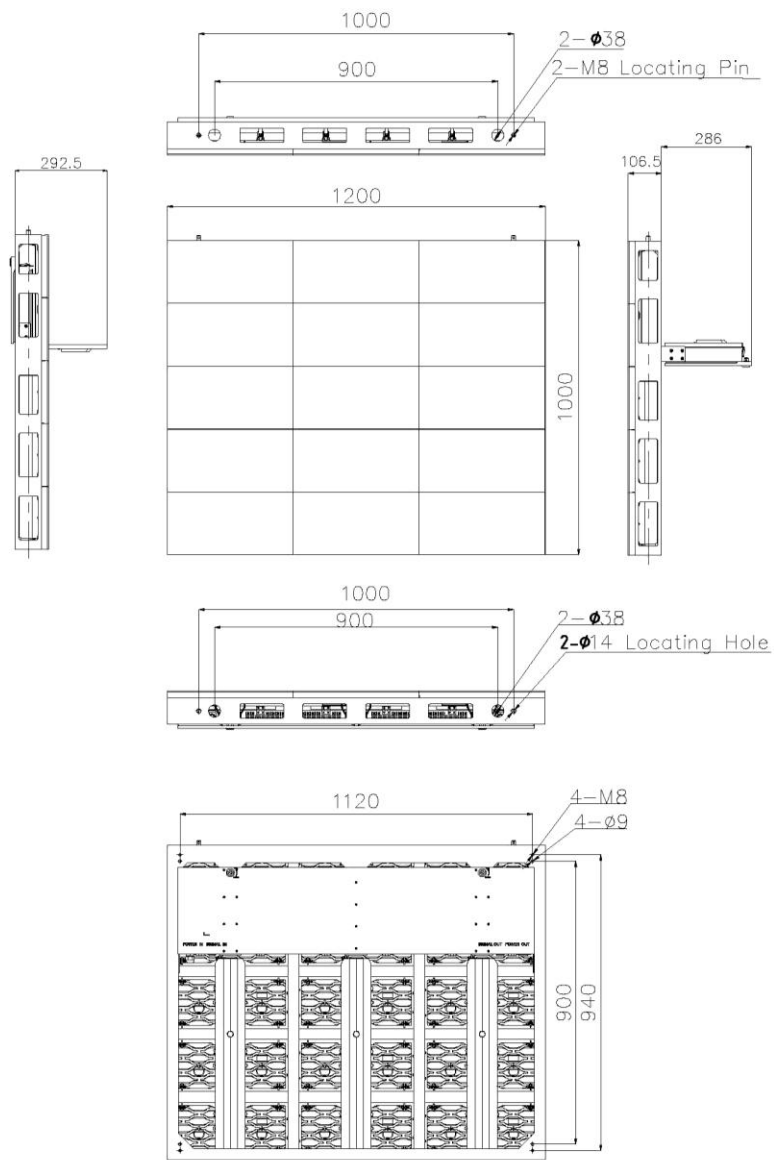

Horizontal Viewing Angle	+/-80°
Vertical Viewing Angle	+/-72.5°
Surface Evenness	≤1mm
Color Temperature	2000-9300K Adjustable
Chroma Uniformity	±0.003Cx,Cy
Luminance Uniformity	≥98%
Color Processing	14 bits
Brightness Control	Manual/Automatic
Contrast Ratio	6000:1
Input Power <Max>	650W/ m ²
Input Power <Typical>	215W/ m ²
Driving Method	Constant Current Drive
Video Frame Rate	50/60 Hz
Rate Refresh	1920 Hz
Input Voltage	100~240VAC
Input Power Frequency	47~63 Hz
Input Signal	DVI/HDMI/VGA/SDI/DP/AV/S-Video, etc
Control Input Type	USB
Calibration	Support brightness and chroma
Runtime Duty Cycle	24h×7
LED Life Time	≥100,000 Hours
Standard Mounting Configuration	Fix
Maximum Installed Height	Unlimited(LED display modules)
Maximum Installed Width	Unlimited(LED display modules)
Professional Services	Design, configuration, install and service available
Power Status	Diagnostic LEDs
Data Interconnection	CAT5 Cable (L≤100m); multi-mode fiber (L≤300m); single mode fiber (L≤15km)
Note: The power is just for reference, specification subjected to change without prior notice.	

Cabinet mechanical:

Fig1 1200x800 Cabinet dimension

Fig2 1200x800 Effect drawing

Fig3 1200x1000 Cabinet dimension

Fig4 1200x1000 Effect drawing

Fig5 1200x1200 Cabinet dimension

Fig6 1200x1200 Effect drawing