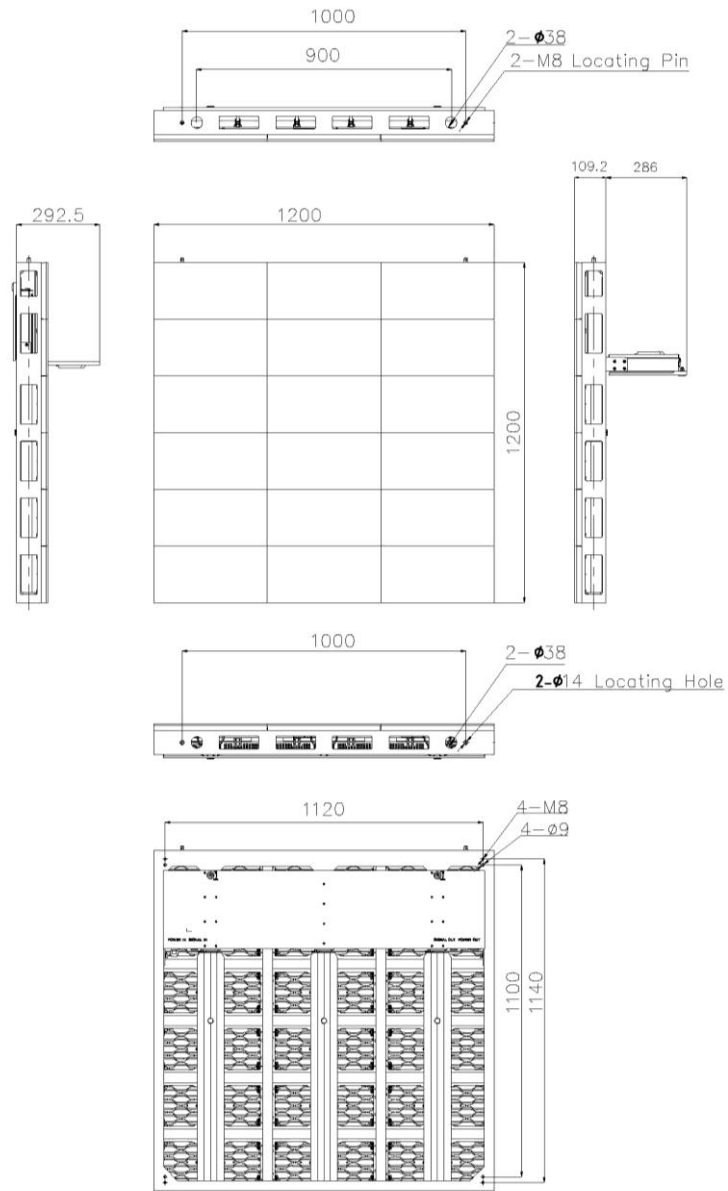

Horizontal Viewing Angle	+/-80°
Vertical Viewing Angle	+/-72.5°
Surface Evenness	≤1mm
Color Temperature	2000-9300K Adjustable
Chroma Uniformity	±0.003Cx,Cy
Luminance Uniformity	≥98%
Color Processing	14 bits
Brightness Control	Manual/Automatic
Contrast Ratio	6000:1
Input Power <Max>	650W/ m ²
Input Power <Typical>	215W/ m ²
Driving Method	Constant Current Drive
Video Frame Rate	50/60 Hz
Rate Refresh	1920 Hz
Input Voltage	100~240VAC
Input Power Frequency	47~63 Hz
Input Signal	DVI/HDMI/VGA/SDI/DP/AV/S-Video, etc
Control Input Type	USB
Calibration	Support brightness and chroma
Runtime Duty Cycle	24h×7
LED Life Time	≥100,000 Hours
Standard Mounting Configuration	Fix
Maximum Installed Height	Unlimited(LED display modules)
Maximum Installed Width	Unlimited(LED display modules)
Professional Services	Design, configuration, install and service available
Power Status	Diagnostic LEDs
Data Interconnection	CAT5 Cable (L≤100m); multi-mode fiber (L≤300m); single mode fiber (L≤15km)
Note: The power is just for reference, specification subjected to change without prior notice.	

Cabinet mechanical:

Fig1 1200x800 Cabinet dimension

Fig2 1200x800 Effect drawing

Fig3 1200x1000 Cabinet dimension

Fig4 1200x1000 Effect drawing

Fig5 1200x1200 Cabinet dimension

Fig6 1200x1200 Effect drawing