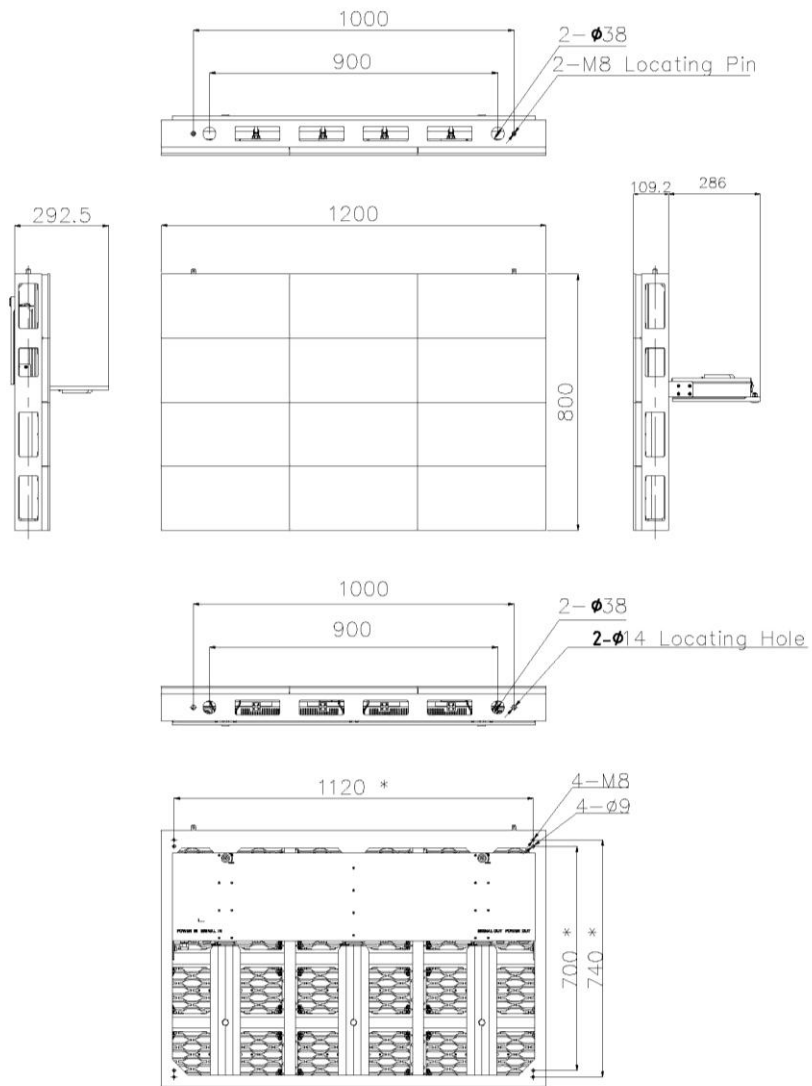

Horizontal Viewing Angle	+/-80°
Vertical Viewing Angle	+/-72.5°
Surface Evenness	≤1mm
Color Temperature	2000-9300K Adjustable
Chroma Uniformity	±0.003Cx,Cy
Luminance Uniformity	≥98%
Color Processing	14 bits
Brightness Control	Manual/Automatic
Contrast Ratio	6000:1
Input Power <Max>	650W/ m ²
Input Power <Typical>	215W/ m ²
Driving Method	Constant Current Drive
Video Frame Rate	50/60 Hz
Rate Refresh	1920 Hz
Input Voltage	100~240VAC
Input Power Frequency	47~63 Hz
Input Signal	DVI/HDMI/VGA/SDI/DP/AV/S-Video, etc
Control Input Type	USB
Calibration	Support brightness and chroma
Runtime Duty Cycle	24h×7
LED Life Time	≥100,000 Hours
Standard Mounting Configuration	Fix
Maximum Installed Height	Unlimited(LED display modules)
Maximum Installed Width	Unlimited(LED display modules)
Professional Services	Design, configuration, install and service available
Power Status	Diagnostic LEDs
Data Interconnection	CAT5 Cable (L≤100m); multi-mode fiber (L≤300m); single mode fiber (L≤15km)
Note: The power is just for reference, specification subjected to change without prior notice.	

Cabinet mechanical:

Fig1 1200x800 Cabinet dimension

Fig2 1200x800 Effect drawing

Fig3 1200x1000 Cabinet dimension

Fig4 1200x1000 Effect drawing

Fig5 1200x1200 Cabinet dimension

Fig6 1200x1200 Effect drawing