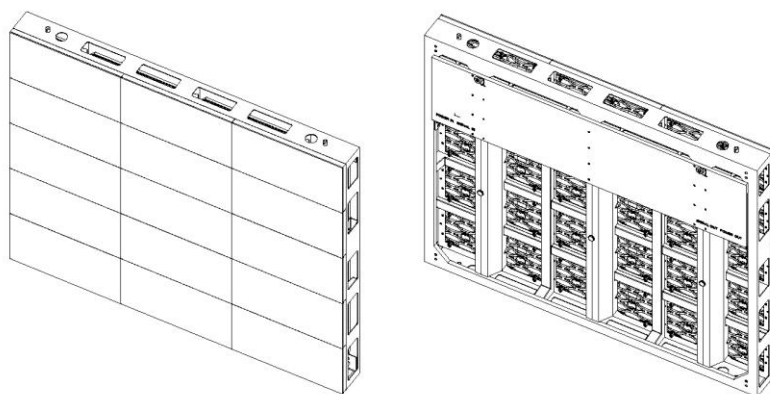

Usurface II10

The longest lifespan

Outdoor SMD LED display

Main Technical Specifications:

Parameter	Value		
Pixel Pitch	10mm		
LED Type	SMD3434		
LED Configuration	1Red,1Green,1Blue		
Brightness(Uncalibrated/Calibrated)	8235cd/m ² / 7000cd/m ²		
Module Size	W400mm×H200mm		
Cabinet Size	1200×800×122	1200×1000×122	1200×1200×122
Weight	32 kg/panel	43 kg/panel	49 kg/panel
Area	0.96 m ²	1.2 m ²	1.44 m ²
Pixels Per Panel	120×80 Dots	120×100 Dots	120×120 Dots
Aspect Ratio	3:2	6:5	1:1
Pixel Density	10,000 Pixels /m ²		
Recommended Viewing Distance	10 m		
Material	Aluminum		
Environment	Outdoor		
Ingress Protection	IP65/IP54		
Operating Temperature/Humidity	-20°C~+50°C/10~90%RH		
Storage Temperature/Humidity	-30°C~+60°C/10~95%RH		
Maintenance	Front and Rear		
Gap Between Modules	Seamless		
Bezel Width	None		

Cabinet mechanical:

Fig1 1200x800 Cabinet dimension

Fig2 1200x800 Effect drawing

Fig3 1200x1000 Cabinet dimension

Fig4 1200x1000 Effect drawing

Fig5 1200x1200 Cabinet dimension

Fig6 1200x1200 Effect drawing