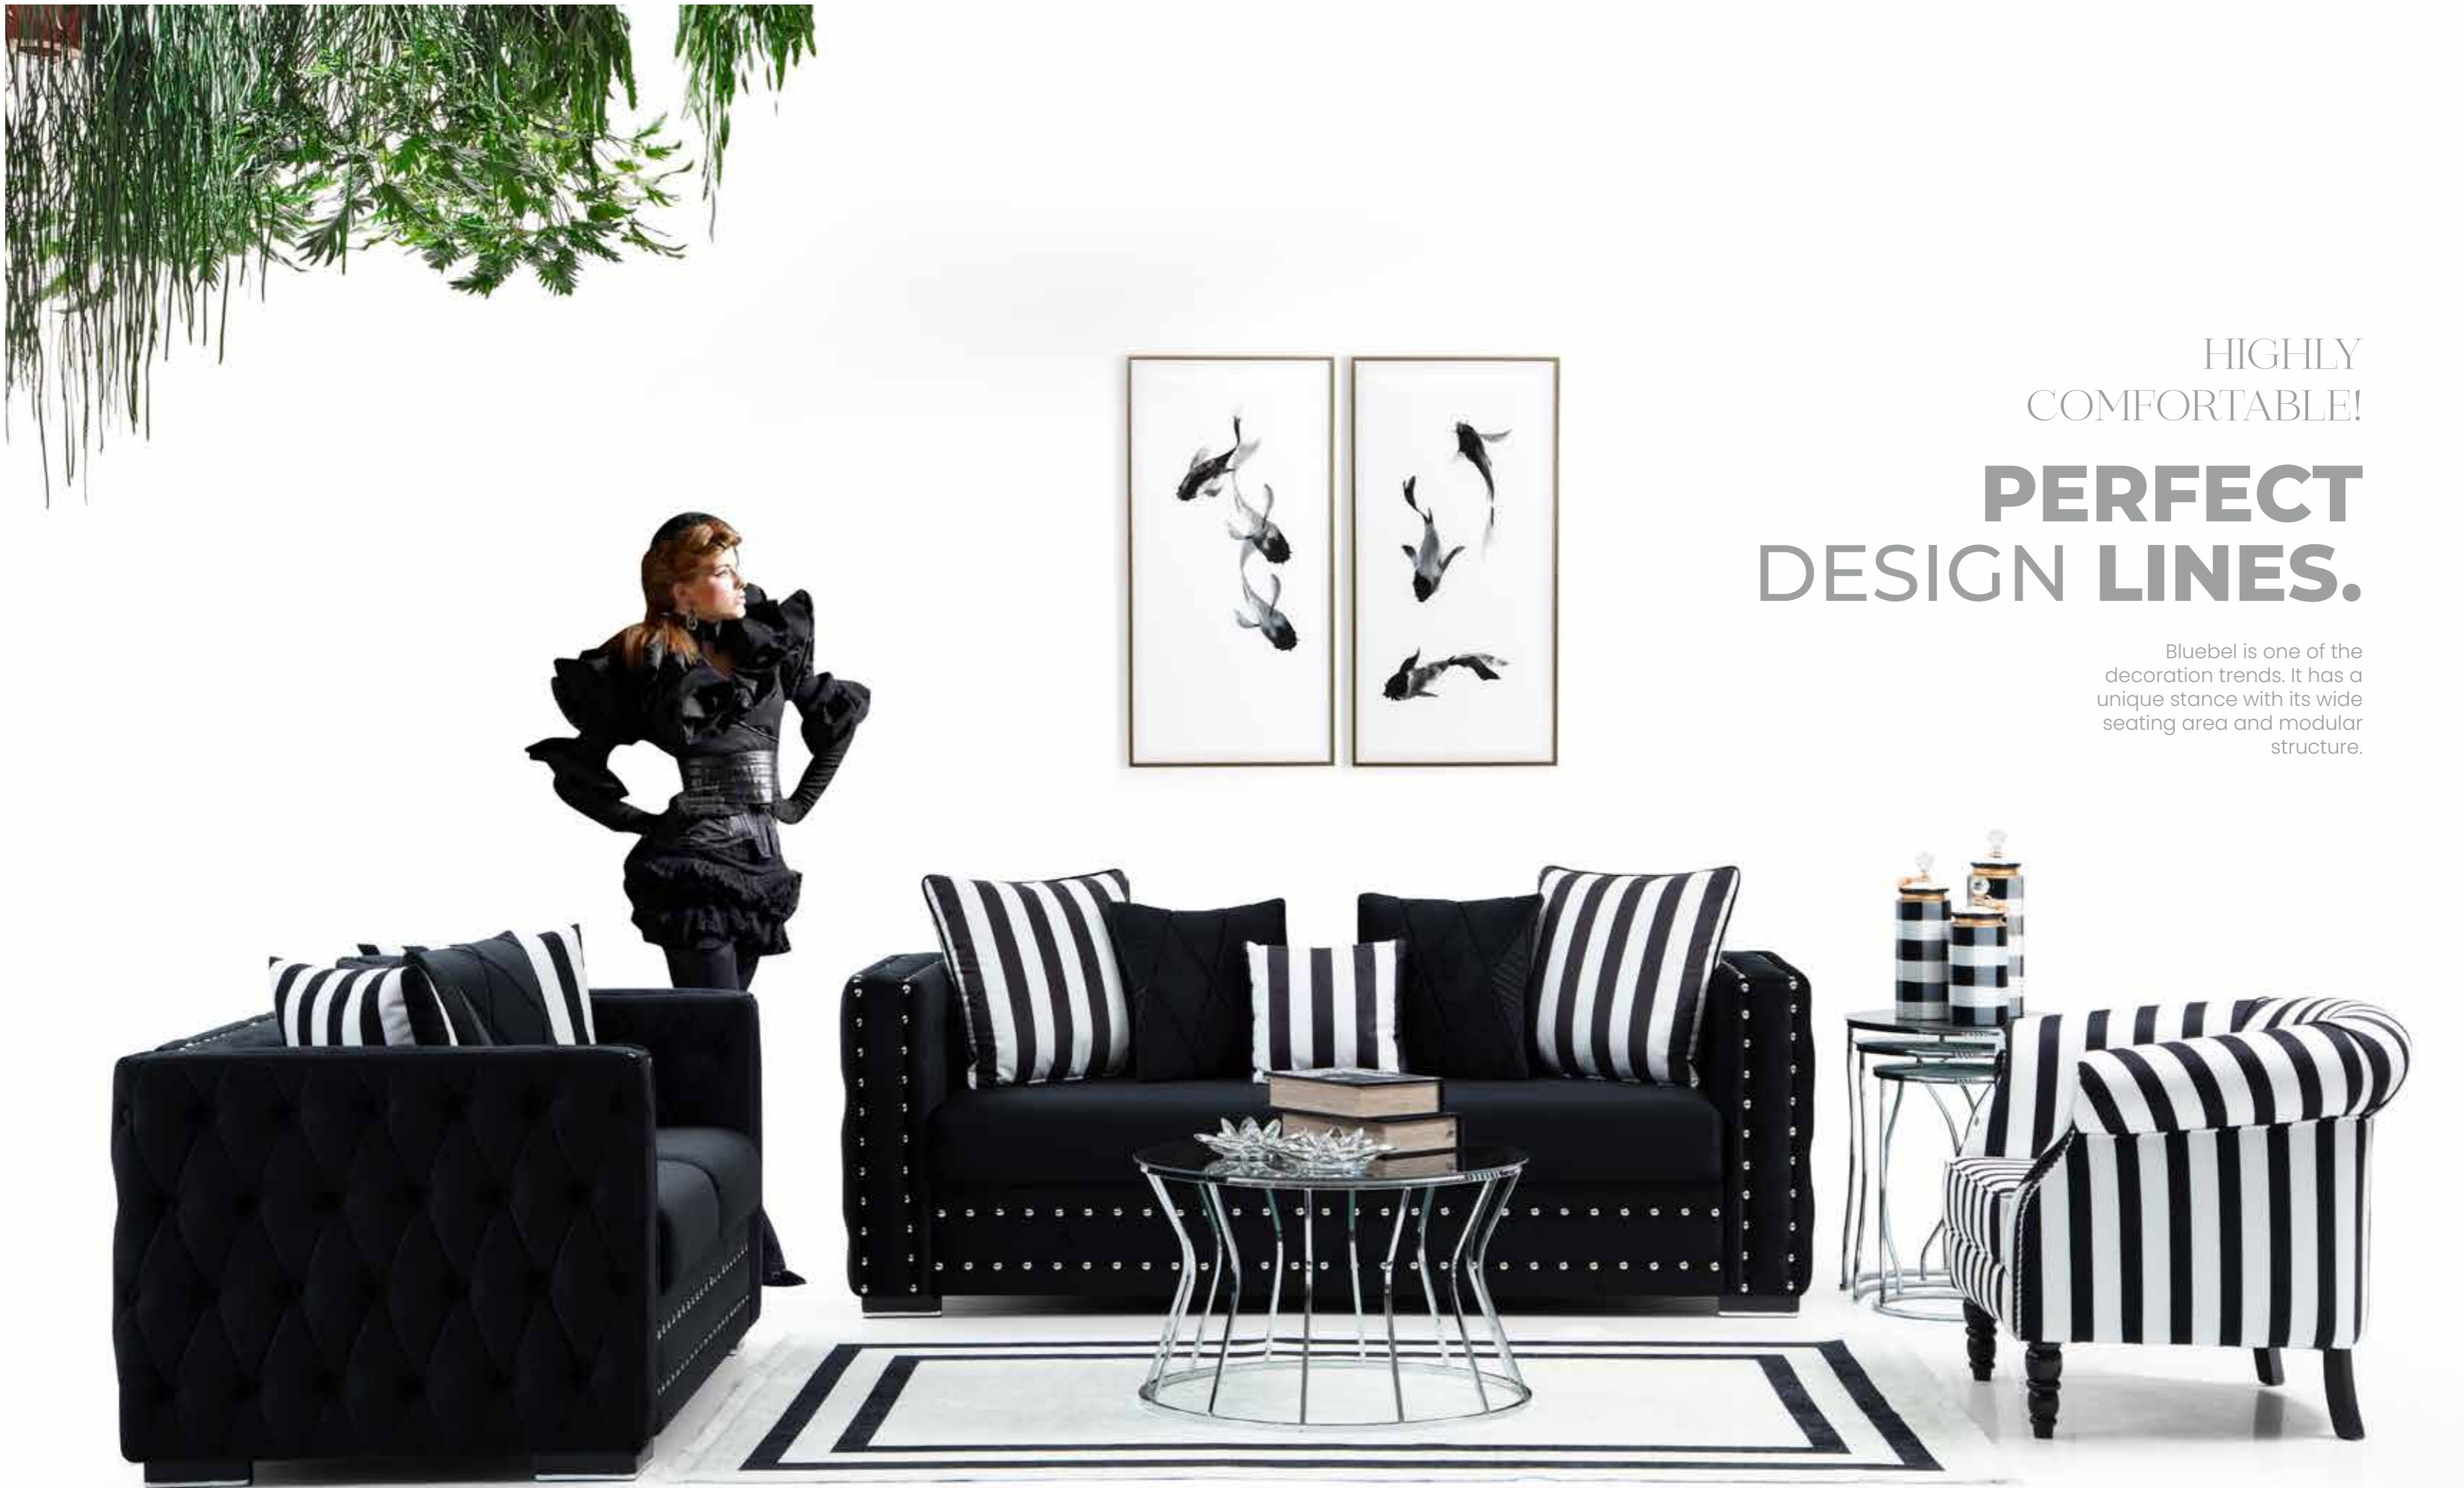

HIGHLY
COMFORTABLE!

**PERFECT
DESIGN LINES.**

Bluebel is one of the decoration trends. It has a unique stance with its wide seating area and modular structure.