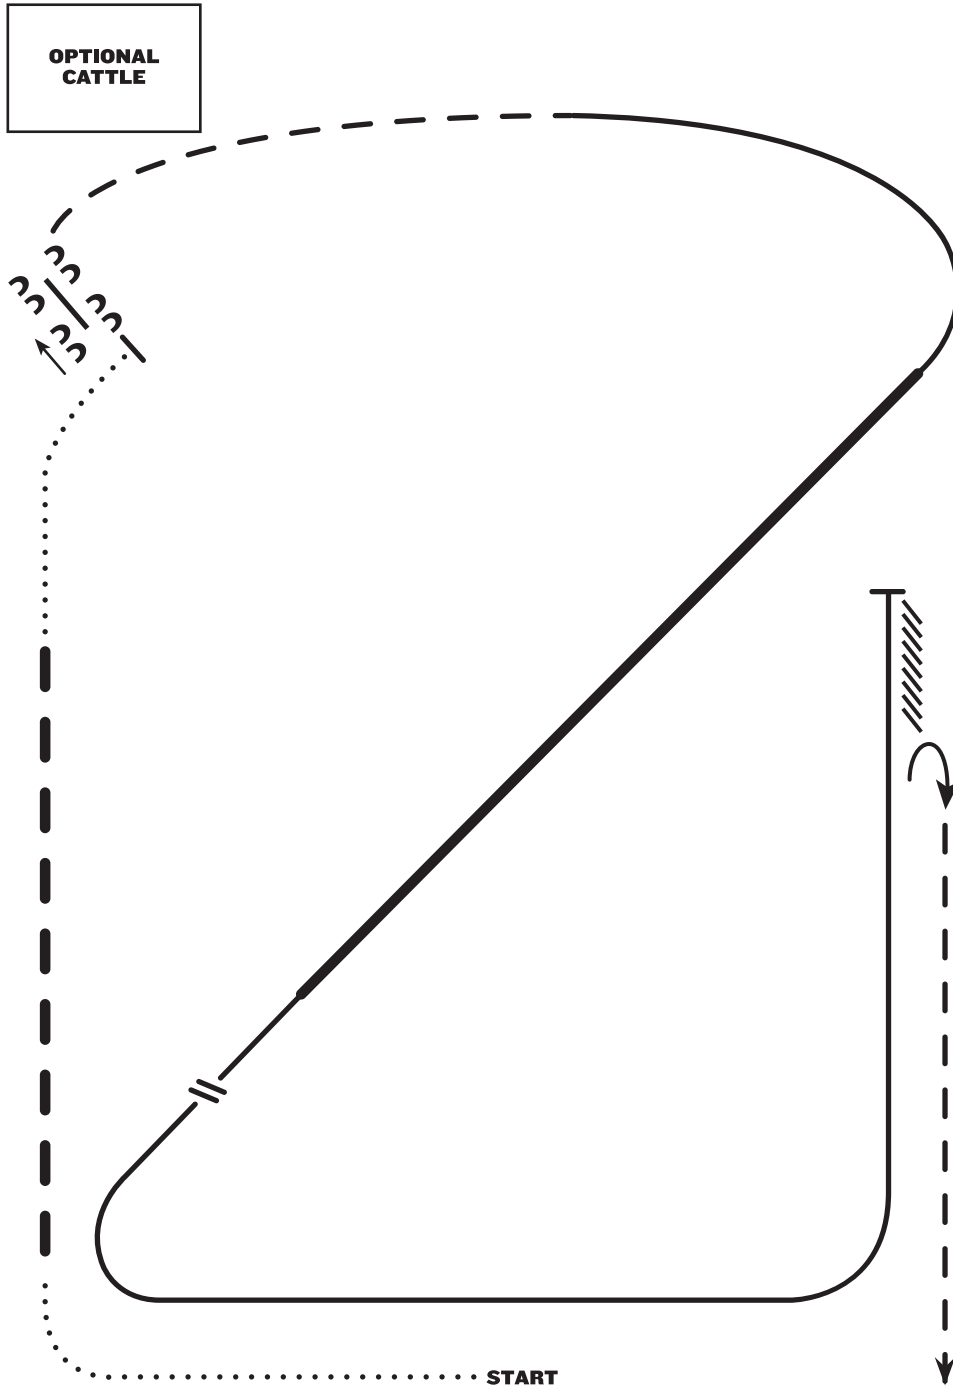

RANCH RIDING - PATTERN 10

ALL AQHA RANCH RIDING

LEGEND

.....	Walk
....	Extended Walk
- - -	Trot
- - -	Extended Trot
— — —	Lope
— — —	Extended Lope
////	Back
//	Lead Change

1. Walk
2. Extended trot
3. Walk
4. Stop, side pass left over log
5. Trot
6. Lope right lead
7. Extended lope right lead
8. Collect lope and change leads (simple or flying)
9. Lope left lead
10. Stop and back
11. 1/2 turn right
12. Trot

Note: The drawn description of this pattern is only intended for the general depiction of the pattern. Exhibitors should utilize the arena space to best exhibit their horses.