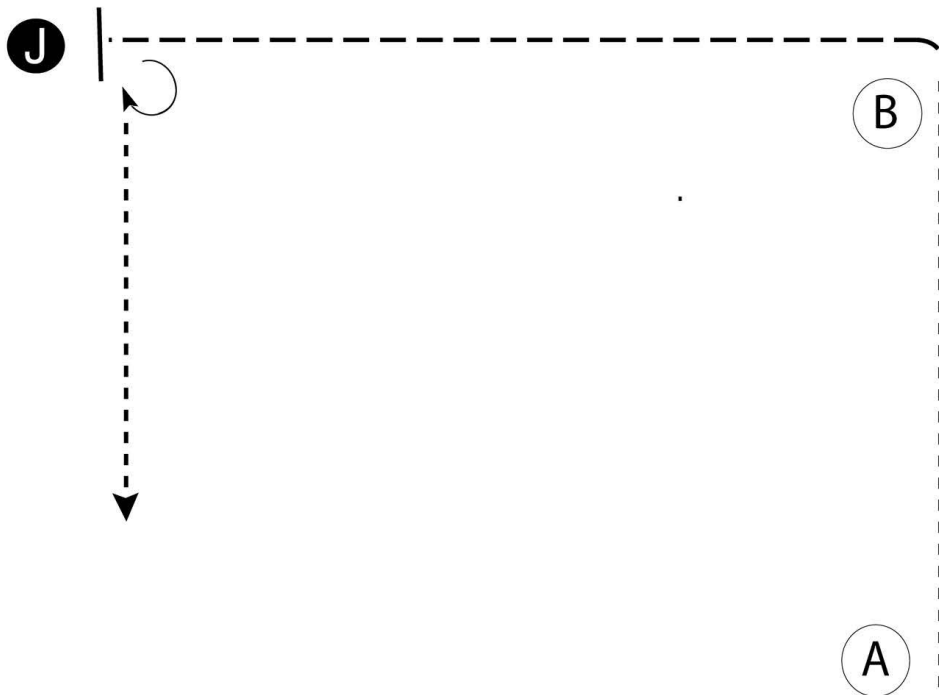

**2024
 SMALL FRY
 SHOWMANSHIP**

Be ready at A.

1. Walk to B.
2. Trot around B and to judge.
3. Stop and set up for inspection.
4. When dismissed, turn 270 degrees and walk straight off.

THE DIXIE NATIONAL

Quarter Horse Show

www.dnqhs.org www.mqha.org

2024 YOUTH ALL AGES SHOWMANSHIP

Be ready at A.

1. Trot from A around B and half way to the Judge.
2. Break to the walk. Walk to the Judge.
3. Stop and perform a 180 degree turn. Set up for inspection.
4. When dismissed, perform a 270 degree turn and trot straight away from the Judge.