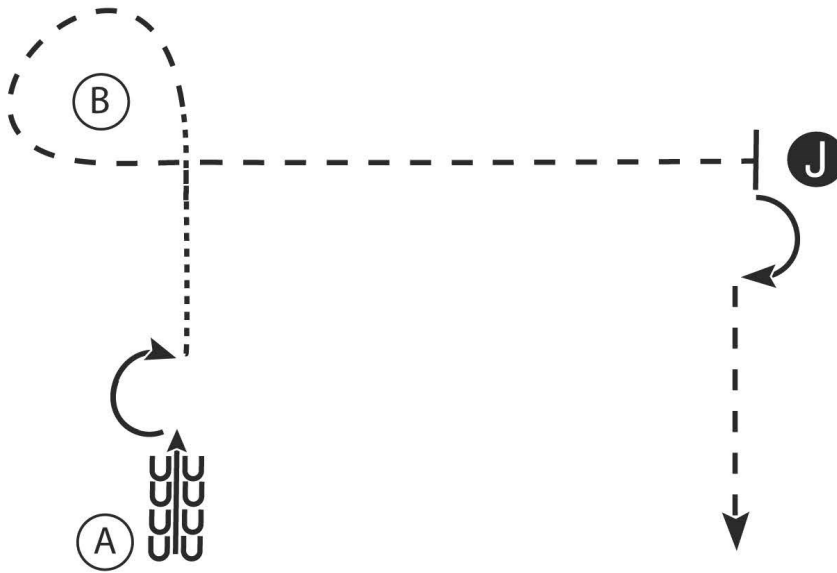

2024 AMATEUR SHOWMANSHIP

Be ready at A.

1. Trot from A around B and half way to the Judge.
2. Break to the walk. Walk to the Judge.
3. Stop and perform a 180 degree turn. Set up for inspection.
4. When dismissed, perform a 270 degree turn and trot straight away from the Judge.

Follow the instructions of your ring steward.

THE DIXIE NATIONAL

Quarter Horse Show

www.dnqhs.org www.mqha.org

2024

SELECT AMATEUR SHOWMANSHIP

1. At A back 4 steps
2. Perform a 180 degree turn
3. Walk to B
4. At B trot around B and to the judge, set up for inspection
5. When dismissed perform a 90 degree turn and trot straight away from the judge

Walk - - - - -

Trot - - - - -

Back ←

Marker (B)

Judge (J)