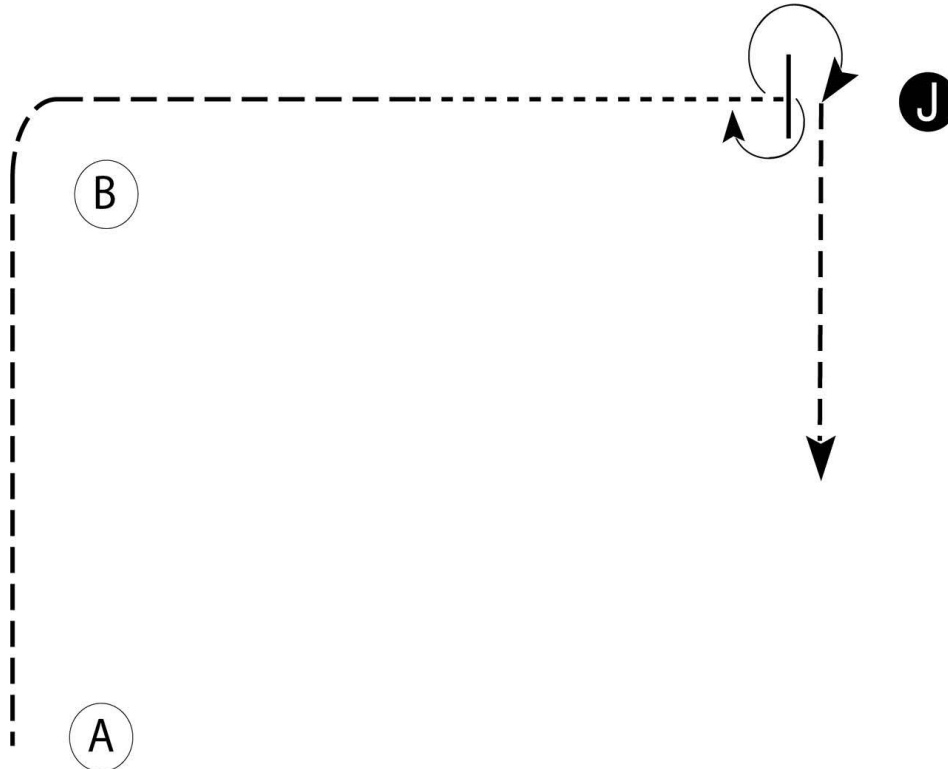

**2024
 SMALL FRY
 SHOWMANSHIP**

Be ready at A.

1. Walk to B.
2. Trot around B and to judge.
3. Stop and set up for inspection.
4. When dismissed, turn 270 degrees and walk straight off.

THE DIXIE NATIONAL

Quarter Horse Show

www.dnqhs.org www.mqha.org

2024 YOUTH ALL AGES SHOWMANSHIP

Be ready at A.

1. Trot from A around B and half way to the Judge.
2. Break to the walk. Walk to the Judge.
3. Stop and perform a 180 degree turn. Set up for inspection.
4. When dismissed, perform a 270 degree turn and trot straight away from the Judge.

Follow the instructions of your ring steward.

Walk	-----
Trot	- - - - -
Back	←
Marker	⊙ B
Judge	● J

THE DIXIE NATIONAL

Quarter Horse Show

www.dnqhs.org www.mqha.org

2024

ALL LEVEL 1 SHOWMANSHIP

1. At A back 4 steps
2. Perform a 180 degree turn
3. Walk to B
4. At B trot around B and to the judge, set up for inspection
5. When dismissed perform a 90 degree turn and trot straight away from the judge

2024 AMATEUR SHOWMANSHIP

Be ready at A.

1. Trot from A around B and half way to the Judge.
2. Break to the walk. Walk to the Judge.
3. Stop and perform a 180 degree turn. Set up for inspection.
4. When dismissed, perform a 270 degree turn and trot straight away from the Judge.