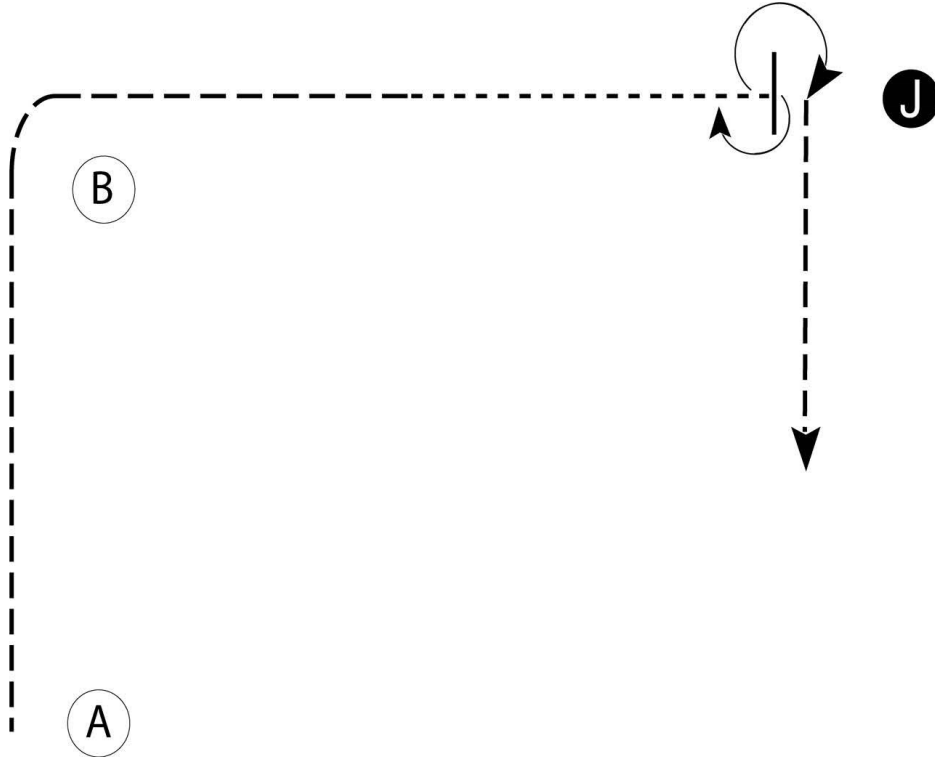

Follow the instructions of your ring steward.

Walk	-----
Trot	- - - - -
Back	←
Marker	⊙ B
Judge	● J

THE DIXIE NATIONAL

Quarter Horse Show

www.dnqhs.org www.mqha.org

2024

ALL LEVEL 1 SHOWMANSHIP

1. At A back 4 steps
2. Perform a 180 degree turn
3. Walk to B
4. At B trot around B and to the judge, set up for inspection
5. When dismissed perform a 90 degree turn and trot straight away from the judge

2024 AMATEUR SHOWMANSHIP

Be ready at A.

1. Trot from A around B and half way to the Judge.
2. Break to the walk. Walk to the Judge.
3. Stop and perform a 180 degree turn. Set up for inspection.
4. When dismissed, perform a 270 degree turn and trot straight away from the Judge.