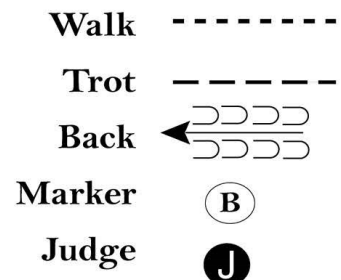

THE DIXIE NATIONAL

Quarter Horse Show

www.dnqhs.org www.mqha.org

2024 AMATEUR SHOWMANSHIP

Be ready at A.

1. Trot from A around B and half way to the Judge.
2. Break to the walk. Walk to the Judge.
3. Stop and perform a 180 degree turn. Set up for inspection.
4. When dismissed, perform a 270 degree turn and trot straight away from the Judge.

Follow the instructions of your ring steward.