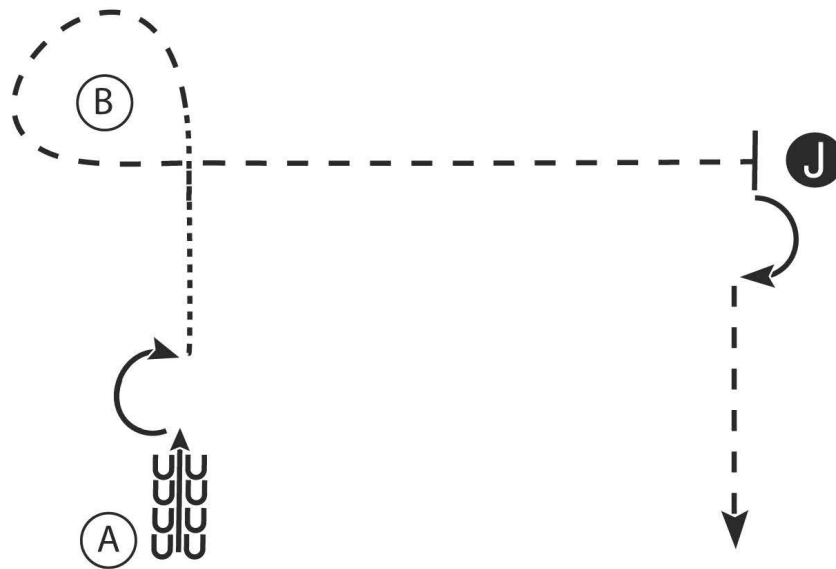

Quarter Horse Show

www.dnqhs.org www.mqha.org

2024 YOUTH ALL AGES SHOWMANSHIP

Be ready at A.

1. Trot from A around B and half way to the Judge.
2. Break to the walk. Walk to the Judge.
3. Stop and perform a 180 degree turn. Set up for inspection.
4. When dismissed, perform a 270 degree turn and trot straight away from the Judge.

Follow the instructions of your ring steward.

Walk	-----
Trot	- - - - -
Back	←
Marker	⊙ B
Judge	● J

THE DIXIE NATIONAL

Quarter Horse Show

www.dnqhs.org www.mqha.org

2024

ALL LEVEL 1 SHOWMANSHIP

1. At A back 4 steps
2. Perform a 180 degree turn
3. Walk to B
4. At B trot around B and to the judge, set up for inspection
5. When dismissed perform a 90 degree turn and trot straight away from the judge

2024 AMATEUR SHOWMANSHIP

Be ready at A.

1. Trot from A around B and half way to the Judge.
2. Break to the walk. Walk to the Judge.
3. Stop and perform a 180 degree turn. Set up for inspection.
4. When dismissed, perform a 270 degree turn and trot straight away from the Judge.