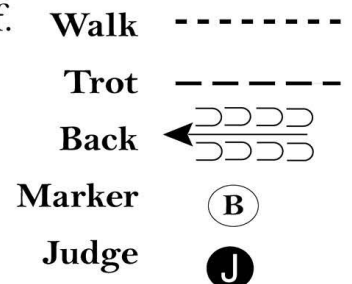

**2024
 SMALL FRY
 SHOWMANSHIP**

Be ready at A.

1. Walk to B.
2. Trot around B and to judge.
3. Stop and set up for inspection.
4. When dismissed, turn 270 degrees and walk straight off.

THE DIXIE NATIONAL

Quarter Horse Show

www.dnqhs.org www.mqha.org

2024 YOUTH ALL AGES SHOWMANSHIP

Be ready at A.

1. Trot from A around B and half way to the Judge.
2. Break to the walk. Walk to the Judge.
3. Stop and perform a 180 degree turn. Set up for inspection.
4. When dismissed, perform a 270 degree turn and trot straight away from the Judge.

Follow the instructions of your ring steward.

Walk	-----
Trot	- - - - -
Back	←
Marker	⊙ B
Judge	● J

THE DIXIE NATIONAL

Quarter Horse Show

www.dnqhs.org www.mqha.org

2024

ALL LEVEL 1 SHOWMANSHIP

1. At A back 4 steps
2. Perform a 180 degree turn
3. Walk to B
4. At B trot around B and to the judge, set up for inspection
5. When dismissed perform a 90 degree turn and trot straight away from the judge

2024 AMATEUR SHOWMANSHIP

Be ready at A.

1. Trot from A around B and half way to the Judge.
2. Break to the walk. Walk to the Judge.
3. Stop and perform a 180 degree turn. Set up for inspection.
4. When dismissed, perform a 270 degree turn and trot straight away from the Judge.